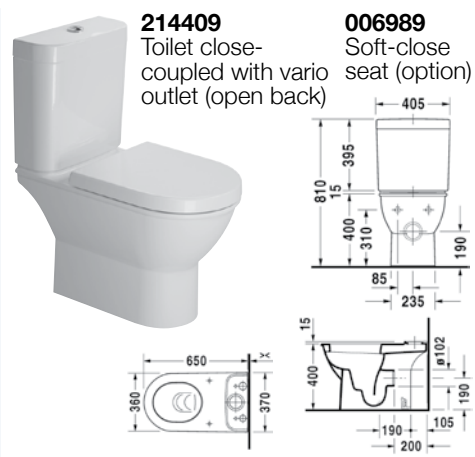

mm	A	B	C
600	600	410	175
700	700	500	210
800	800	550	225

Darling New

254509
Toilet wall mounted

006989
Soft-close seat (option)

213809
Toilet close-coupled with vario outlet

006989
Soft-close seat (option)