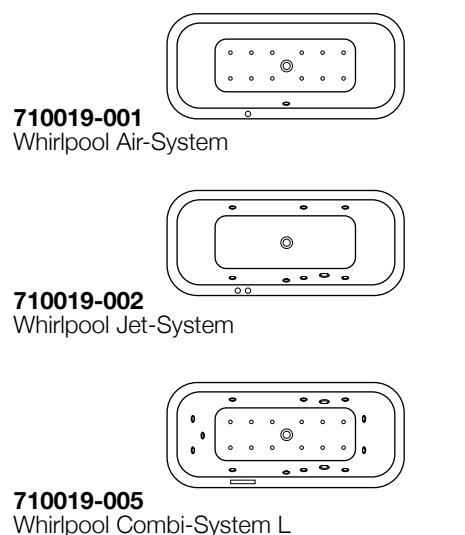

011201 2-piece toilet
006859 Soft close seat cover

700016 Back to wall bathtub 180 x 80cm

700019 Free standing bathtub 180 x 80cm

701319 Free standing bathtub 180 x 80cm, panel in American walnut

710019-005 Whirlpool Combi-System L

Happy D 2

231660
Washbasin
W60 x D47.5cm

085827
Pedestal

085828
Siphon cover

070950
Hand rinse basin
W50 x D36cm

085832
Siphon cover for 070950

048360
Vanity basin
W60 x D46cm

045748
Under counter basin
W48 x D34.5cm