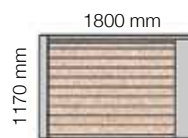

751190..27
Flush mount version with bowl on left side, 87 x 48cm

751290..00
Countertop version, single big bowl, 90 x 51cm

751290..27
Flush mount version, single big bowl, 87 x 48cm

Inipi

Design by EOOS

- 7509**
Back to wall version
- 7510**
Free stand version
- 7917**
Sauna roof for above