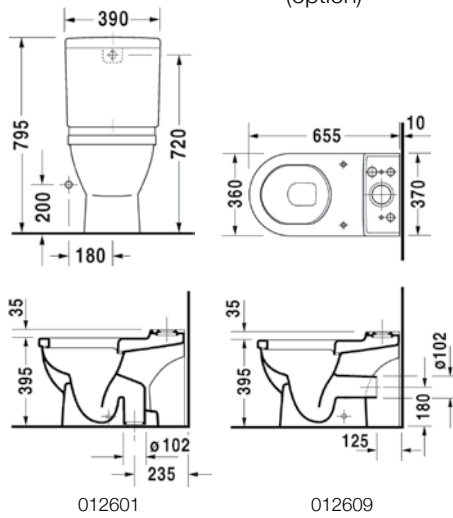

Starck 3

Design by Philippe Starck