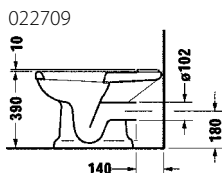

D-Code Accessories

Design by Sieger Design

009912 Mirror with magnification	009904 Robe hook 009914 Hand grip	009915 Spare paper holder	009916 Wall mounted soap dispenser
009917 Soap Dish, left, glass matt finish 009918 Soap Dish, right, glass matt finish	009919 Tumbler Holder, left, glass matt finish 009920 Tumbler Holder, right, glass matt finish	009921 Towel Ring	009926 Paper holder 009927 Brush set
009922 Parallel Towel Bars	009923 Towel bar 80cm 009924 Towel bar 60cm	009925 Bath towel shelf	

1930

mm	A	B	C
600	600	410	175
700	700	500	210
800	800	550	225