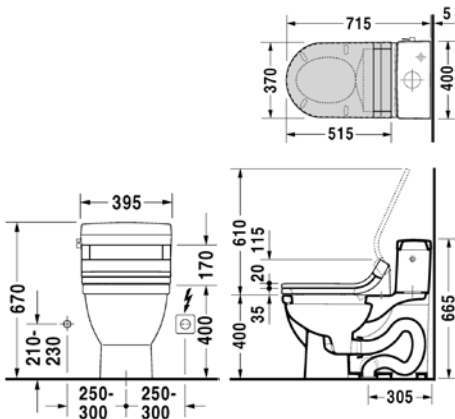

212001 / 610000
HET one-piece toilet with SensoWash seat