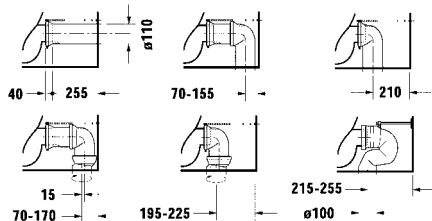

086326
Siphon cover