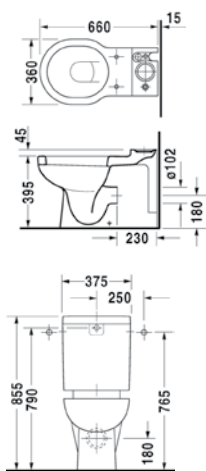

Foster

Design by Norman Foster

041960
Washbasin W60 x D49cm

086397
Siphon cover