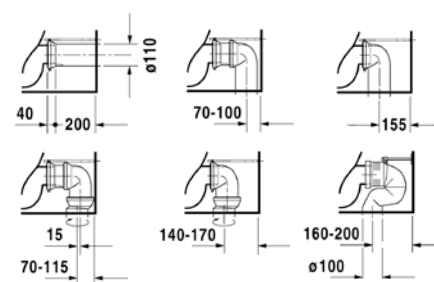

213409
Close coupled toilet
vario outlet

006459
Soft-close seat (option)