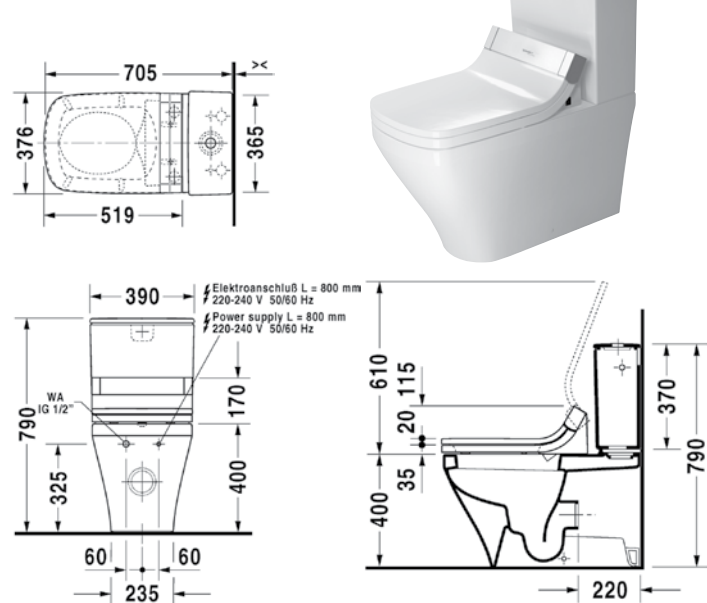

Senso Wash Happy D 2

Design by Philippe Starck

Senso Wash D-Code

Design by Philippe Starck

Senso Wash Durastyle

Design by Philippe Starck