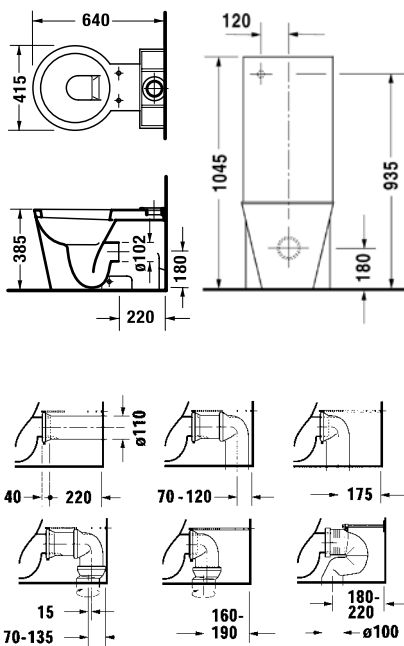

Starck 1

Design by Philippe Starck

006588
Soft closing seat cover (option)