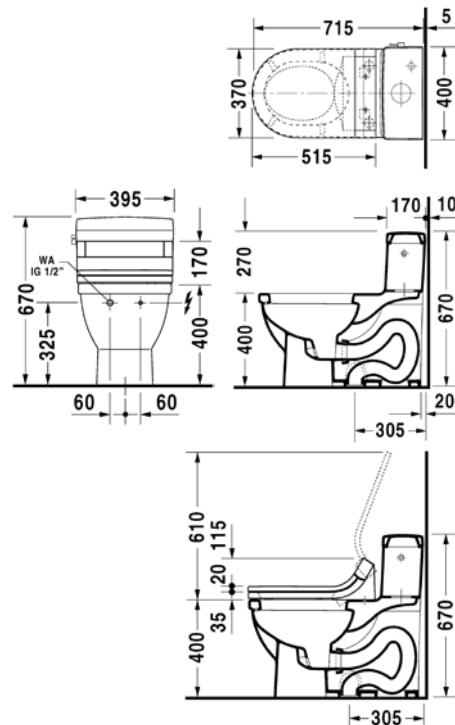

212051 / 610001
HET one-piece toilet with SensoWash seat, conceal fixing