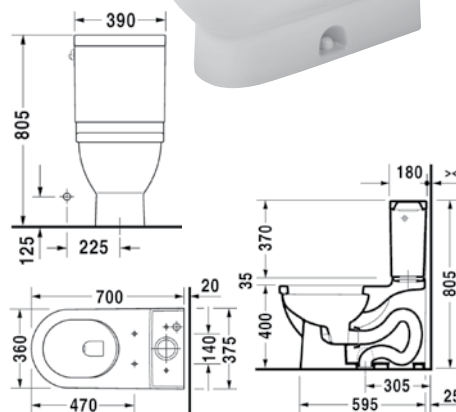

006339
Soft closing seat (option)

214109
Close coupled toilet vario outlet with normal seat