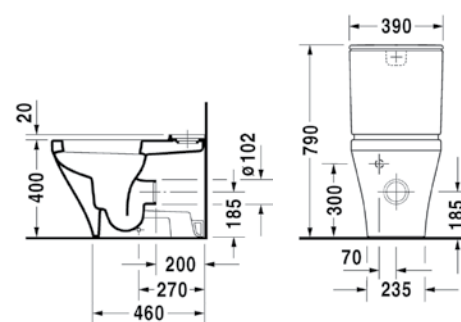

006379
Soft-close seat (option)

253909
Toilet wall mounted

006379
Soft-close seat (option)

215009
Toilet back to wall

006379
Soft-close seat (option)

215509
Toilet with vario outlet

006379
Soft-close seat (option)