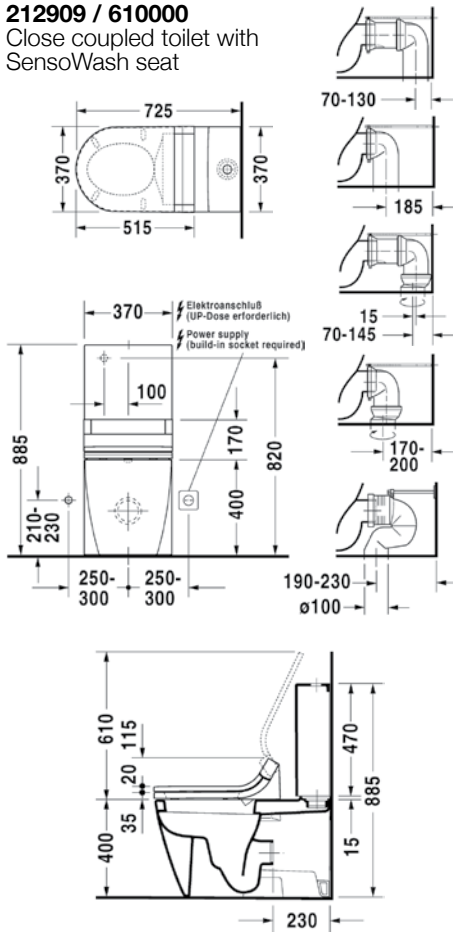

212959 / 610001
Close coupled toilet with SensoWash seat, conceal fixing