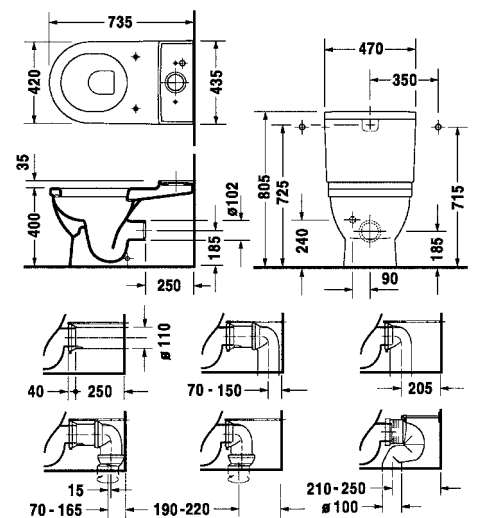

Starck 3

Design by Philippe Starck