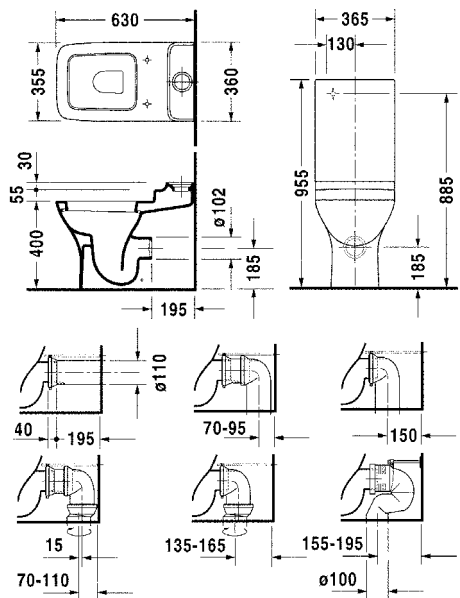

085810
Pedestal

085812
Siphon cover

072050
Handrinse basin
W50 x D42cm

085813
Siphon cover

006919
Soft close seat cover

006919
Soft close seat cover

224715
Bidet wall mounted