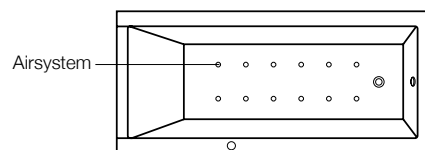

710009-001

oval recess bathtub 180 x 80cm

710010-001

oval free-stand bathtub 180 x 80cm

710011-001

oval recess bathtub 190 x 90cm

Starck Whirlpool Jet-system:

6 side mounted jets create maximum hydrotherapeutic action with actuated intensity of the massage, freely regulated via an air control regulator which is integrated in the rim of the tub.