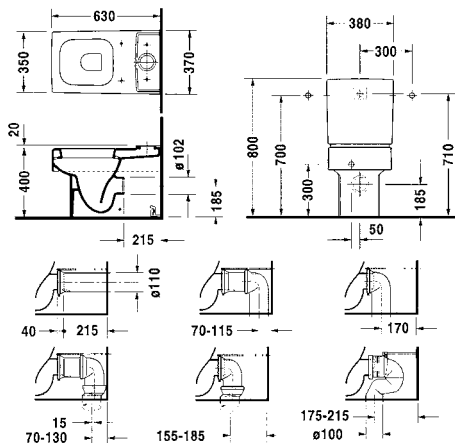

045250 Washbasin with overflow W50 x D47cm