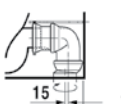

006379
Soft-close seat (option)

253909
Toilet wall mounted

006379
Soft-close seat (option)

215009
Toilet back to wall

006379
Soft-close seat (option)

215509
Toilet with vario outlet

006379
Soft-close seat (option)