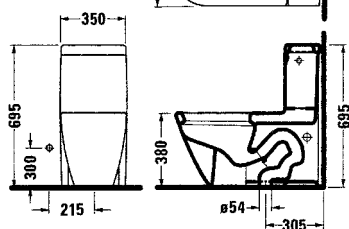

Starck 2

Design by Philippe Starck