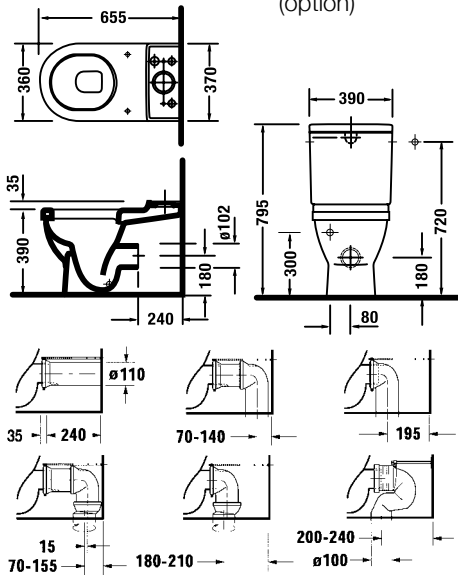

212001
HET one-piece toilet

212501
HET 2-piece toilet 305mm S/trap