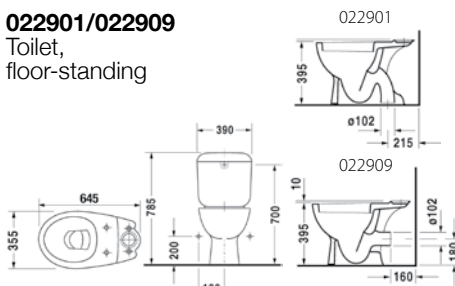

Design by Sieger Design

Metro 026210
Bidet, floor-standing

Metro 015701
One-piece US-type toilet, elongated

Duraplus / Vanity Basins

022901/022909

Toilet, floor-standing

022809

Toilet, wall-mounted