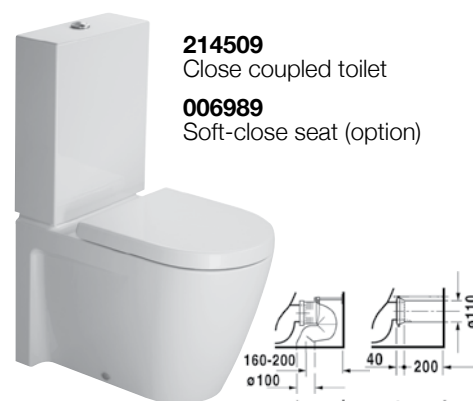

214509 Close coupled toilet
006989 Soft-close seat (option)