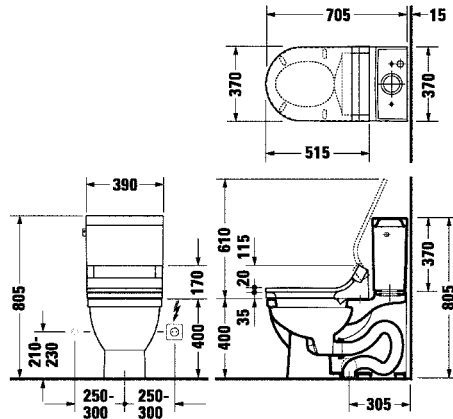

212501 / 610000
HET 2-piece toilet 305mm S/trap with SensoWash seat