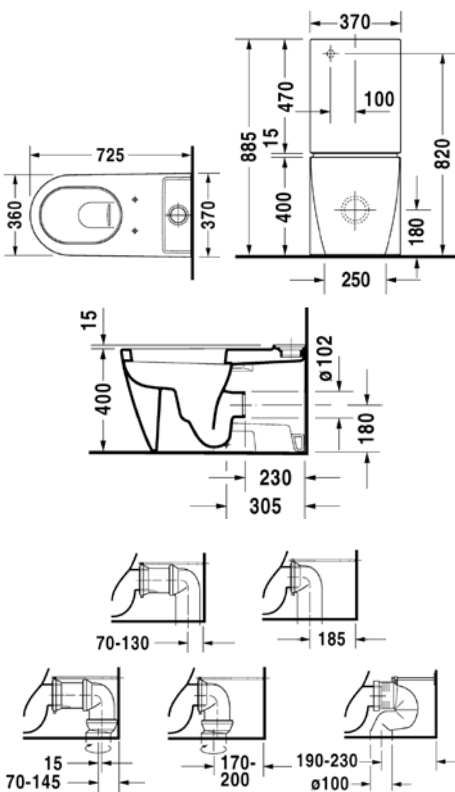

213301
Toilet, one piece, US-type