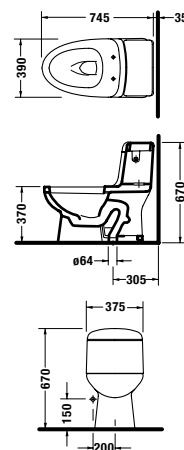

Metro 015701
One-piece US-type toilet, elongated