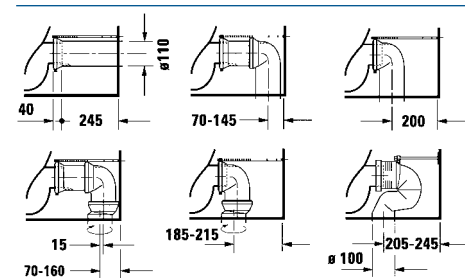

025615 Bidet, wall-mounted **017109** Toilet, wall-mounted