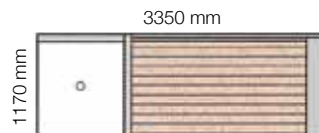

- **7505**
  Back to wall version
- **7506**
  Free stand version
- **7916**
  Sauna roof for above