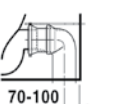

006379
Soft-close seat (option)

253909
Toilet wall mounted

006379
Soft-close seat (option)

215009
Toilet back to wall

006379
Soft-close seat (option)

215509
Toilet with vario outlet

006379
Soft-close seat (option)