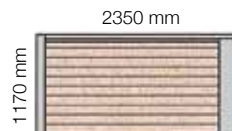

- **7501**
  Back to wall version
- **7916**
  Sauna roof for above