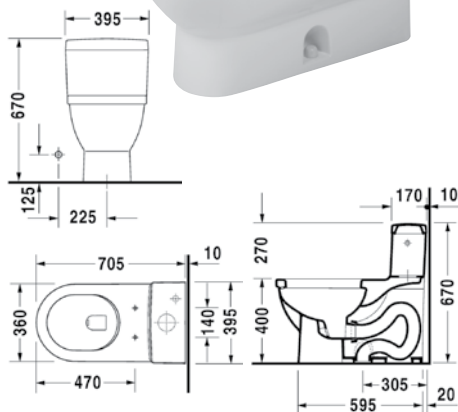

006339
Soft closing seat (option)

212501
HET 2-piece toilet 305mm S/trap