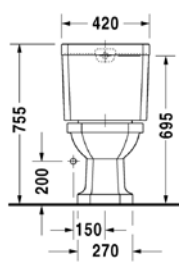

700096
Bathtub rectangle 160 x 70

700098
Bathtub rectangle 170 x 70

700099
Bathtub rectangle 170 x 75

D-Code Accessories

Design by Sieger Design

 <p>009912 Mirror with magnification</p>	 <p>009904 Robe hook</p>  <p>009914 Hand grip</p>	 <p>009915 Spare paper holder</p>	 <p>009916 Wall mounted soap dispenser</p>
 <p>009917 Soap Dish, left, glass matt finish</p>  <p>009918 Soap Dish, right, glass matt finish</p>	 <p>009919 Tumbler Holder, left, glass matt finish</p>  <p>009920 Tumbler Holder, right, glass matt finish</p>	 <p>009921 Towel Ring</p>	 <p>009926 Paper holder</p>  <p>009927 Brush set</p>
 <p>009922 Parallel Towel Bars</p>	 <p>009923 Towel bar 80cm</p>  <p>009924 Towel bar 60cm</p>	 <p>009925 Bath towel shelf</p>	

1930

022701/022709
Toilet, floor-standing

026710
Bidet, floor-standing

213001
Toilet syphonic 12"

047658
Vanity basin
W58 x D47cm

043860/043870/043880
Washbasin
60cm/70cm/80cm

085791
Pedestal for
043860

085790
Pedestal for
043870/043880