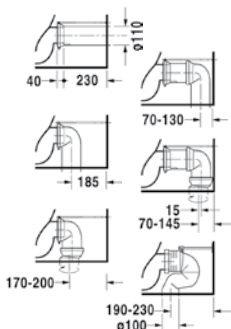

013410
Bidet, floor-standing

017709
Toilet, floor-standing