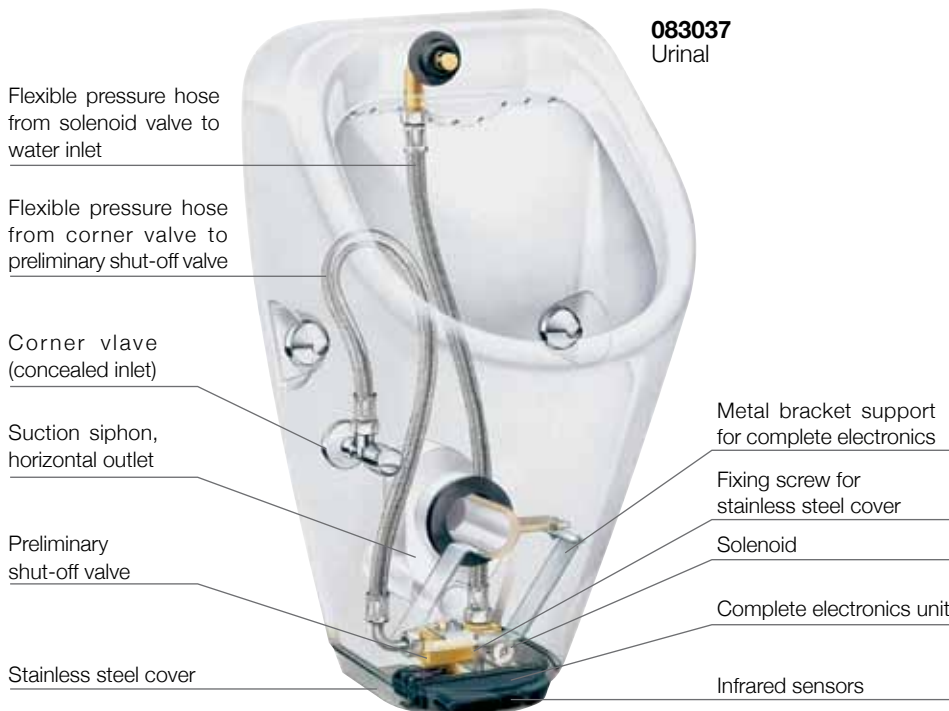

316150

Handrinse basin W50 x D22cm

316036

Handrinse basin W36 x D24.5cm

079444

Handrinse basin W44 x D38cm

Commercial Urinals

The infrared-controlled electronics automatically detect the arrival of a user and start the flush as soon as the user moves away from the urinal.