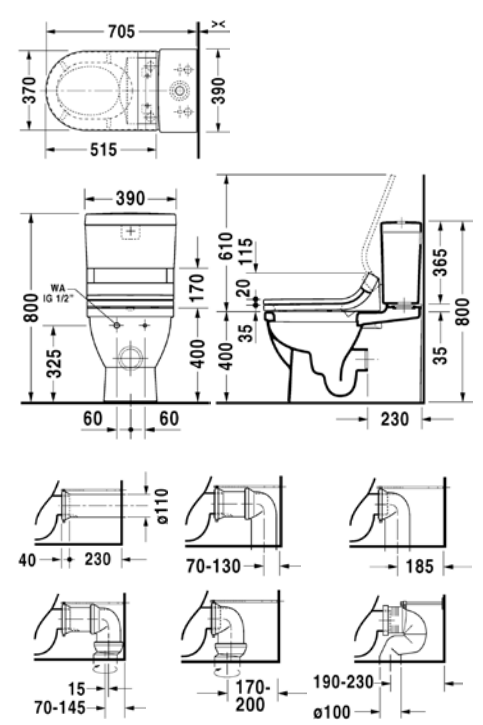

214159 / 610001
Close coupled toilet vario outlet with SensoWash seat, conceal fixing