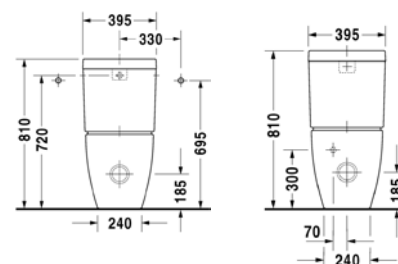

006459
Soft-close seat (option)

213409
Close coupled toilet
vario outlet

006459
Soft-close seat (option)

006459
Soft-close seat (option)