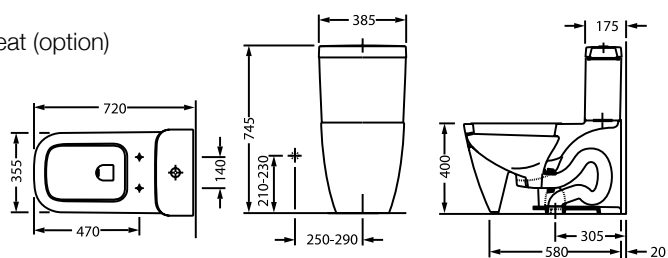

212101
One piece toilet

006469
Soft-close seat (option)