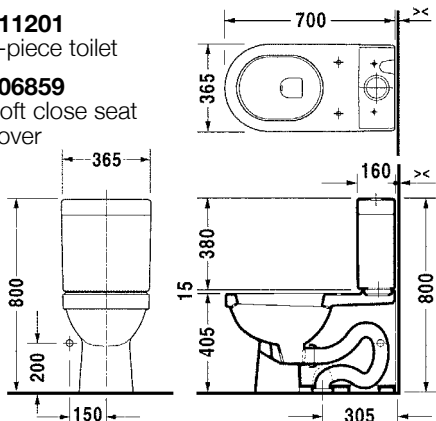

011201 2-piece toilet
006859 Soft close seat cover

700016 Back to wall bathtub 180 x 80cm

700019 Free standing bathtub 180 x 80cm

701319 Free standing bathtub 180 x 80cm, panel in American walnut

710019-005 Whirlpool Combi-System L