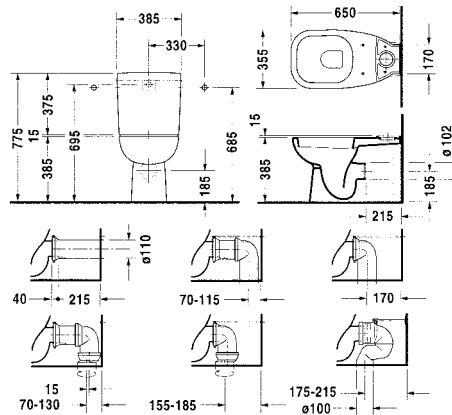

210909
Toilet,
floor-standing