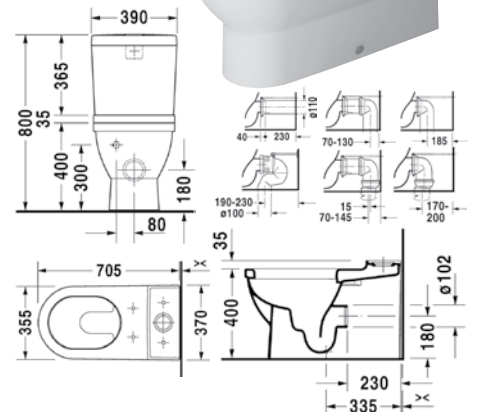

006339
Soft-close seat (option)