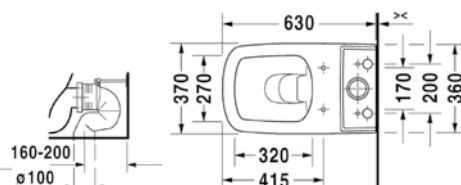

006379
Soft-close seat (option)

253909
Toilet wall mounted

006379
Soft-close seat (option)

215009
Toilet back to wall

006379
Soft-close seat (option)

215509
Toilet with vario outlet

006379
Soft-close seat (option)