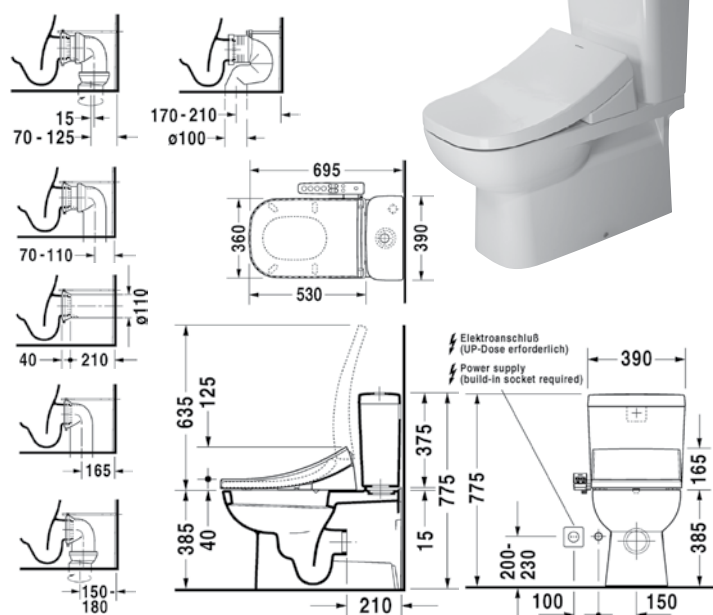

214209 / 610100
Close couple toilet with sensowash seat