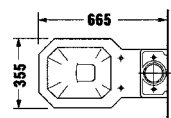

D-Code Accessories

Design by Sieger Design

009912 Mirror with magnification	009904 Robe hook 009914 Hand grip	009915 Spare paper holder	009916 Wall mounted soap dispenser
009917 Soap Dish, left, glass matt finish 009918 Soap Dish, right, glass matt finish	009919 Tumbler Holder, left, glass matt finish 009920 Tumbler Holder, right, glass matt finish	009921 Towel Ring	009926 Paper holder 009927 Brush set
009922 Parallel Towel Bars	009923 Towel bar 80cm 009924 Towel bar 60cm	009925 Bath towel shelf	

1930

mm	A	B	C
600	600	410	175
700	700	500	210
800	800	550	225