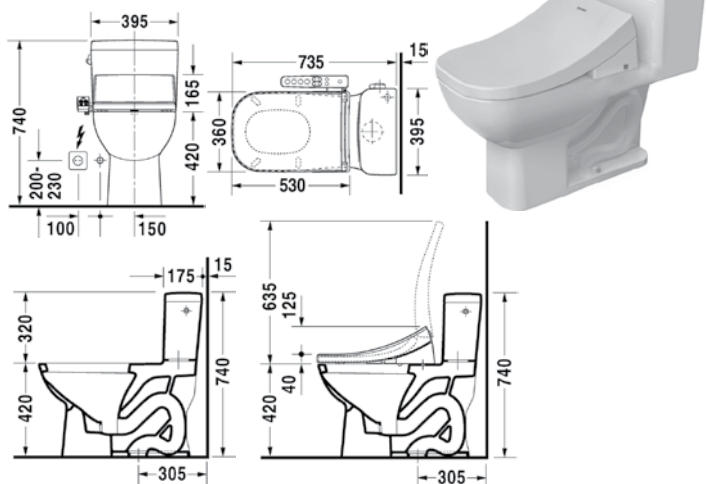

Senso Wash D-Code

Design by Philippe Starck

011301 / 610100
One piece toilet with SensoWash seat