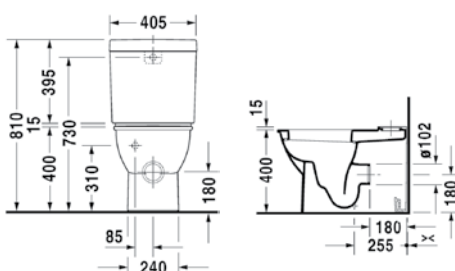

213909
Toilet floor standing