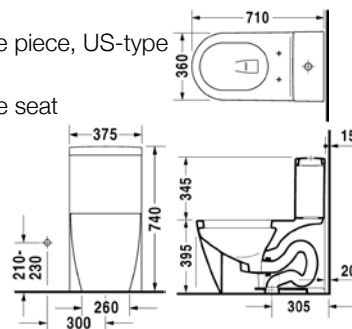

006339
Soft-close seat
(option)

041160
Washbasin
W60 x D50cm