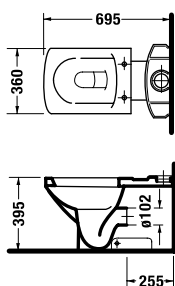

010101
Toilet, floor-standing