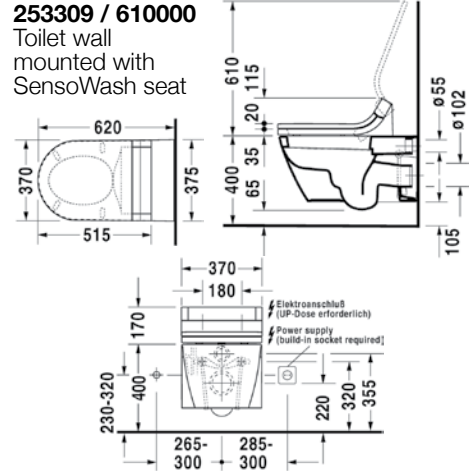

253359 / 610001
Toilet wall mounted with Sensowash seat, concealed fixing