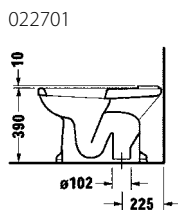

D-Code Accessories

Design by Sieger Design

009912 Mirror with magnification	009904 Robe hook 009914 Hand grip	009915 Spare paper holder	009916 Wall mounted soap dispenser
009917 Soap Dish, left, glass matt finish 009918 Soap Dish, right, glass matt finish	009919 Tumbler Holder, left, glass matt finish 009920 Tumbler Holder, right, glass matt finish	009921 Towel Ring	009926 Paper holder 009927 Brush set
009922 Parallel Towel Bars	009923 Towel bar 80cm 009924 Towel bar 60cm	009925 Bath towel shelf	

1930

mm	A	B	C
600	600	410	175
700	700	500	210
800	800	550	225