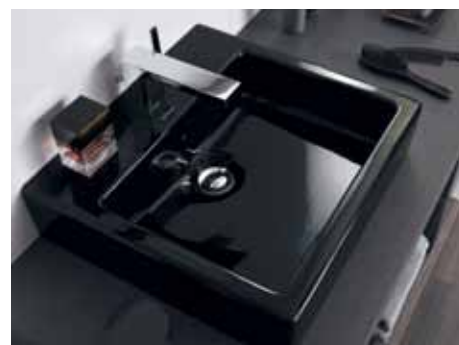

700135 Rectangular bathtub 180 x 80cm

210301 Toilet, floor-standing

211609 Toilet, floor-standing **006769** Soft close seat cover

031455 Semi-recess washbasin W55 x D47cm

045460-0828 Washbasin 600 mm

280132 Urinal with cover