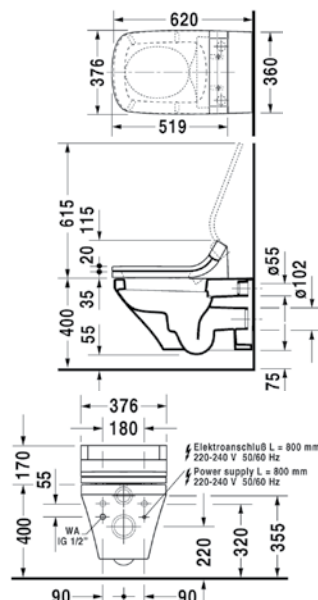

215659 / 610200
Close couple toilet with sensowash seat, conceal fixing