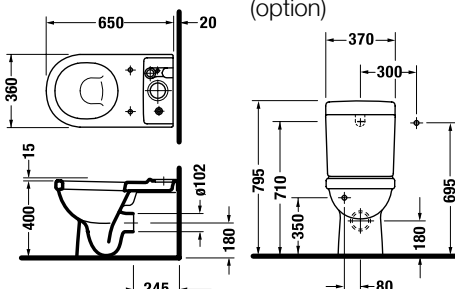

011201 2-piece toilet
006859 Soft close seat cover