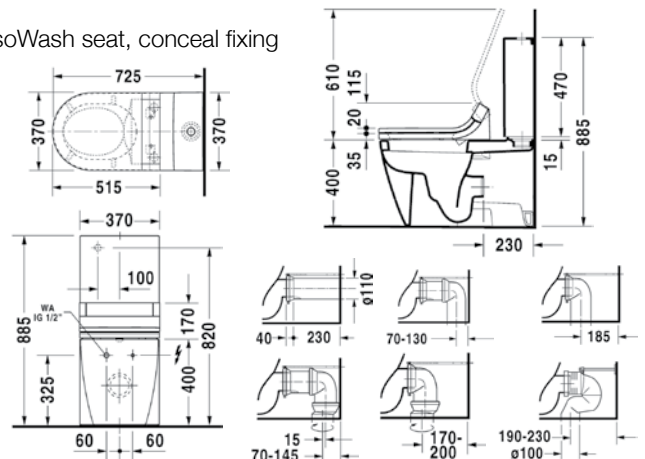

253309 / 610000
Toilet wall mounted with SensoWash seat