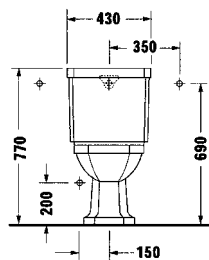

D-Code Accessories

Design by Sieger Design

009912 Mirror with magnification	009904 Robe hook 009914 Hand grip	009915 Spare paper holder	009916 Wall mounted soap dispenser
009917 Soap Dish, left, glass matt finish 009918 Soap Dish, right, glass matt finish	009919 Tumbler Holder, left, glass matt finish 009920 Tumbler Holder, right, glass matt finish	009921 Towel Ring	009926 Paper holder 009927 Brush set
009922 Parallel Towel Bars	009923 Towel bar 80cm 009924 Towel bar 60cm	009925 Bath towel shelf	

1930

mm	A	B	C
600	600	410	175
700	700	500	210
800	800	550	225