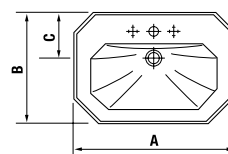

085790
Pedestal for
043870/043880

mm	A	B	C
600	600	410	175
700	700	500	210
800	800	550	225