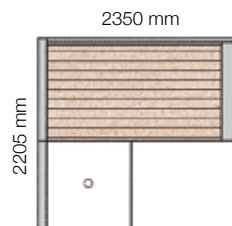

- **7503**
  Back to wall version
- **7504**
  Free stand version
- **7916**
  Sauna roof for above