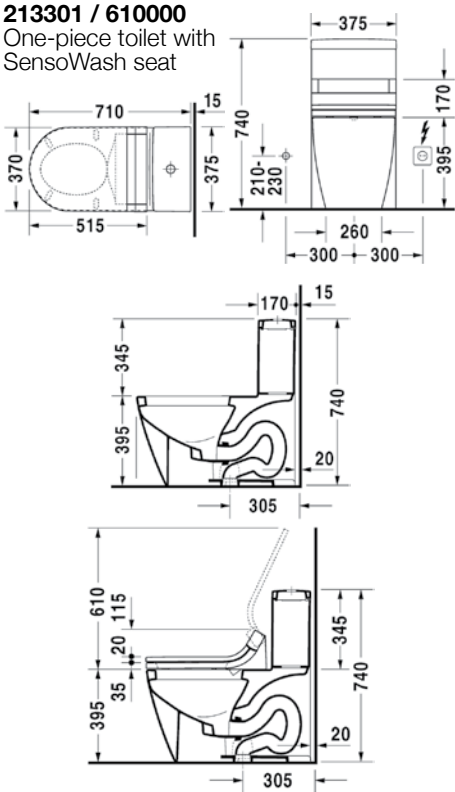

213351 / 610001
One-piece toilet with SensoWash seat, concealed fixing