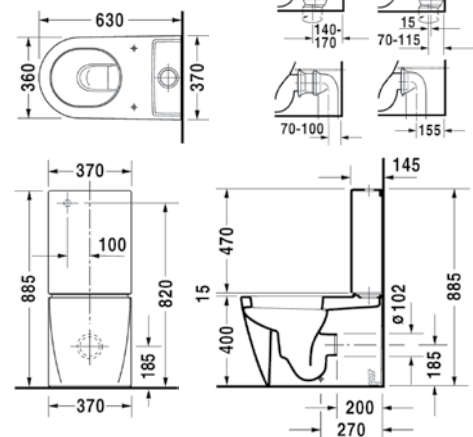

Starck 2

Design by Philippe Starck