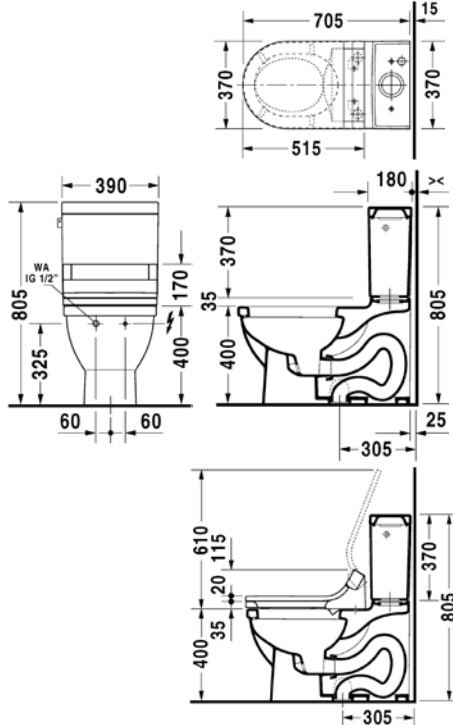

212551 / 610001
HET 2-piece toilet 305mm S/trap with SensoWash seat, conceal fixing