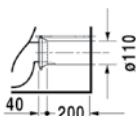

006379
Soft-close seat (option)

253909
Toilet wall mounted

006379
Soft-close seat (option)

215009
Toilet back to wall

006379
Soft-close seat (option)

215509
Toilet with vario outlet

006379
Soft-close seat (option)