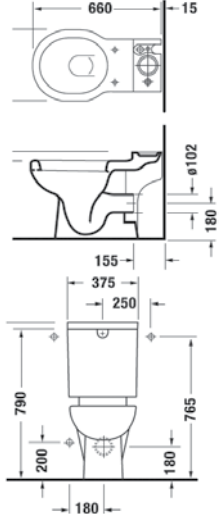

013410
Bidet, floor-standing

017709
Toilet, floor-standing