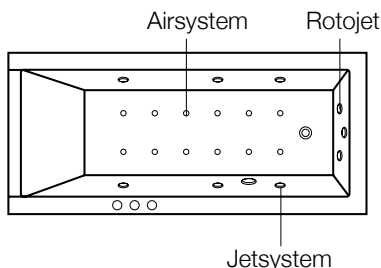

710011-003

oval recess bathtub 190 x 90cm

720009

Square 80 x 80cm

720010

Square 90 x 90cm

720011

Square 100 x 100cm