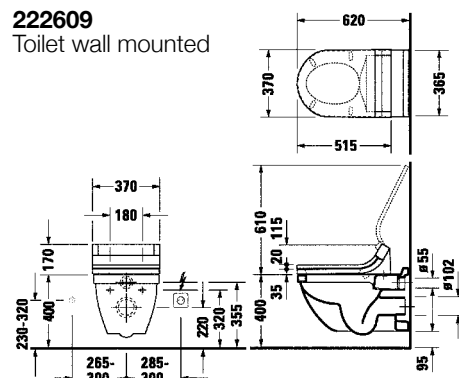

222609
Toilet wall mounted