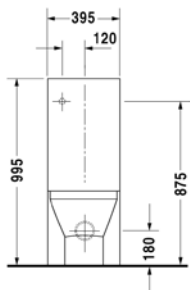

010101
Toilet, floor-standing