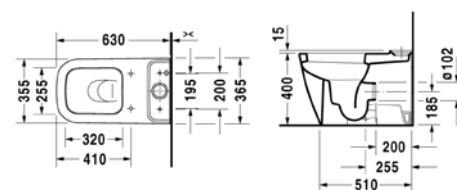

006459
Soft-close seat (option)

213409
Close coupled toilet
vario outlet

006459
Soft-close seat (option)

006459
Soft-close seat (option)