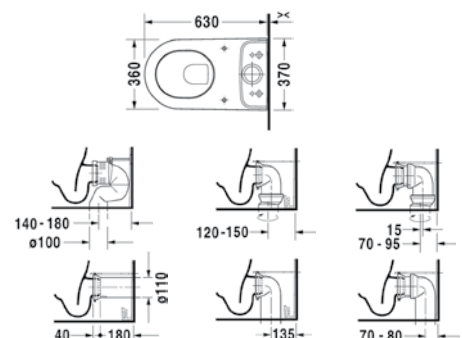

213909
Toilet floor standing