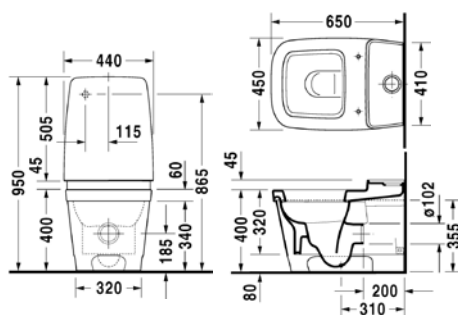

214709
Toilet close-coupled,
oak

226210
Bidet, floor standing,
oak

255309
Toilet wall mounted,
silk