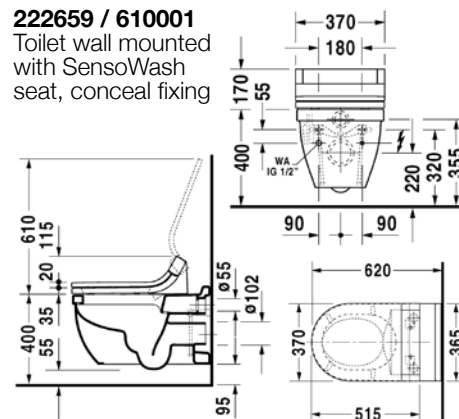

222659 / 610001
Toilet wall mounted
with SensoWash
seat, conceal fixing