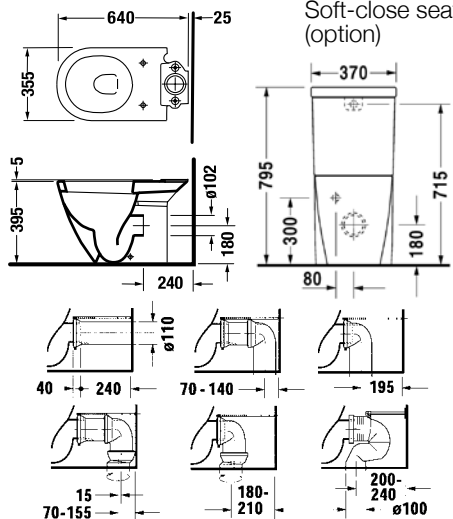

023809
Toilet, close-coupled

006699
Soft-close seat
(option)

086380
Pedestal