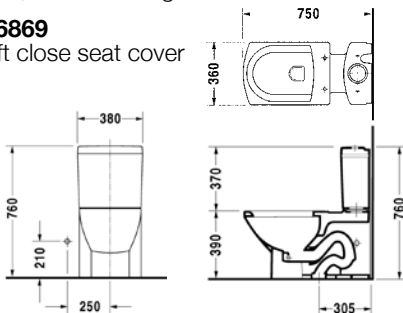

Design by Phoenix Product

029010
Bidet, floor-standing

022509
Toilet, floor-standing

010101
Toilet, floor-standing

006869
Soft close seat cover

043460
Washbasin W60 x D47cm

086326
Siphon cover

046157
Vanity basin W56 x D44.5cm