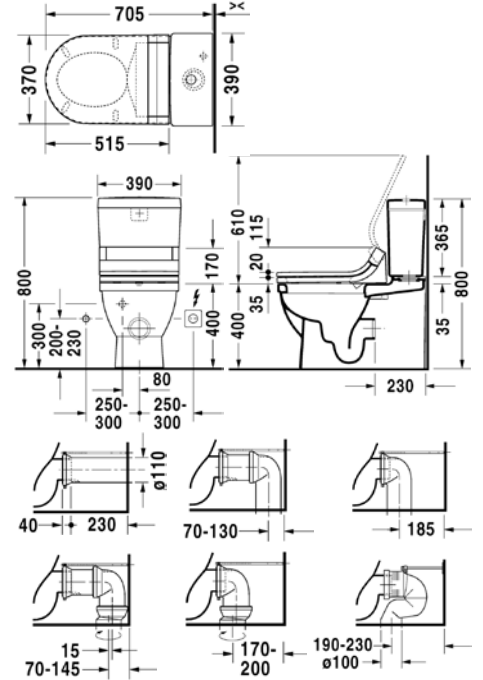

214109 / 610000
Close coupled toilet vario outlet with SensoWash seat