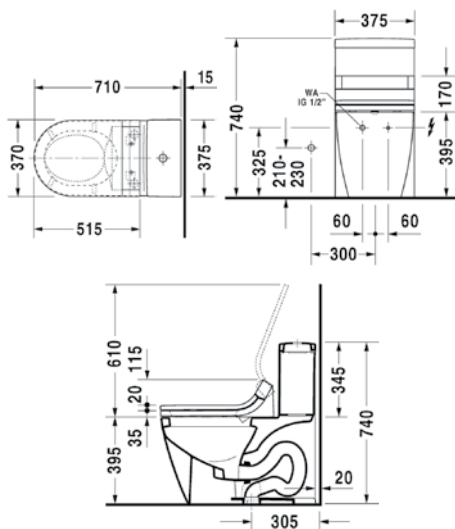

212909 / 610000
Close coupled toilet with SensoWash seat