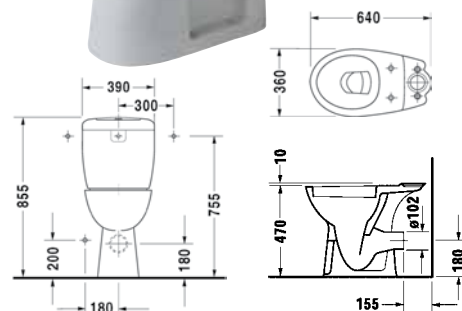

022809

Toilet, wall-mounted

018509

Toilet, wall-mounted

023009

Disabled toilet, floor-standing

034460

Washbasin W60 x D49cm

086330

Pedestal

034450

Washbasin W50 x D38.5cm

086332

Siphon cover

034355

Semi-recessed basin W55 x D45cm

035455

Washbasin W55 x D39.5cm

035460

Washbasin W60 x D43.5cm

035465

Washbasin W66 x D47cm