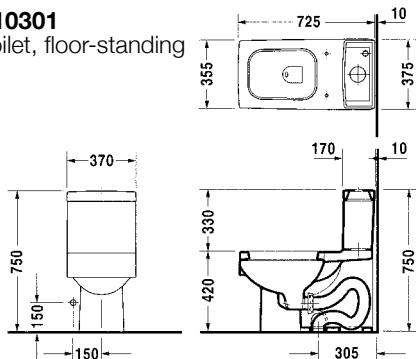

211609 Toilet, floor-standing   **006769** Soft close seat cover