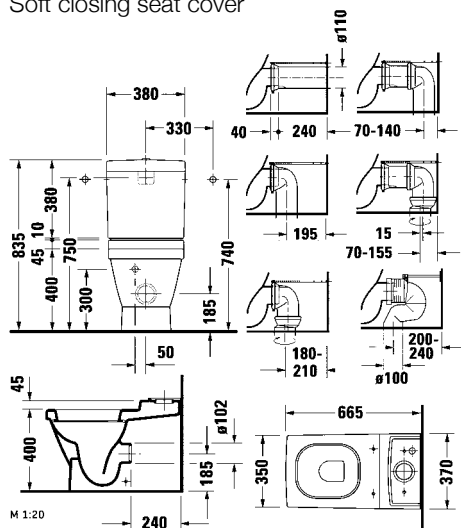

006899
Soft closing seat cover