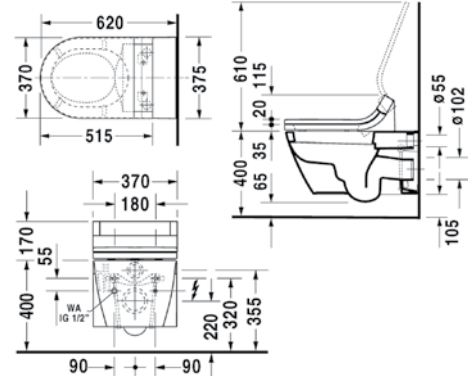

212959 / 610001
Close coupled toilet with SensoWash seat, conceal fixing