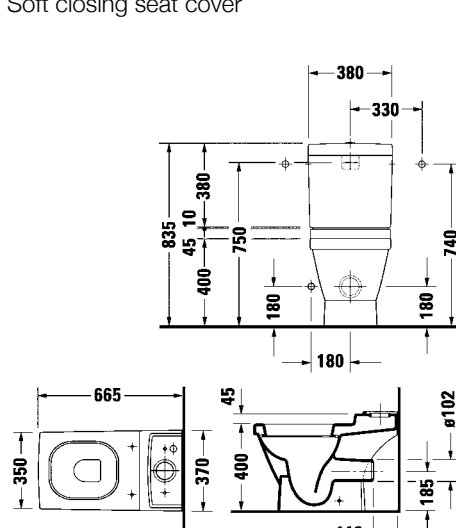

049180
Washbasin
W80 x D50cm

210609
Toilet, floor-standing

006899
Soft closing seat cover

210709
Toilet, floor-standing

006899
Soft closing seat cover

011009
Toilet, floor-standing

013610
Bidet, floor-standing