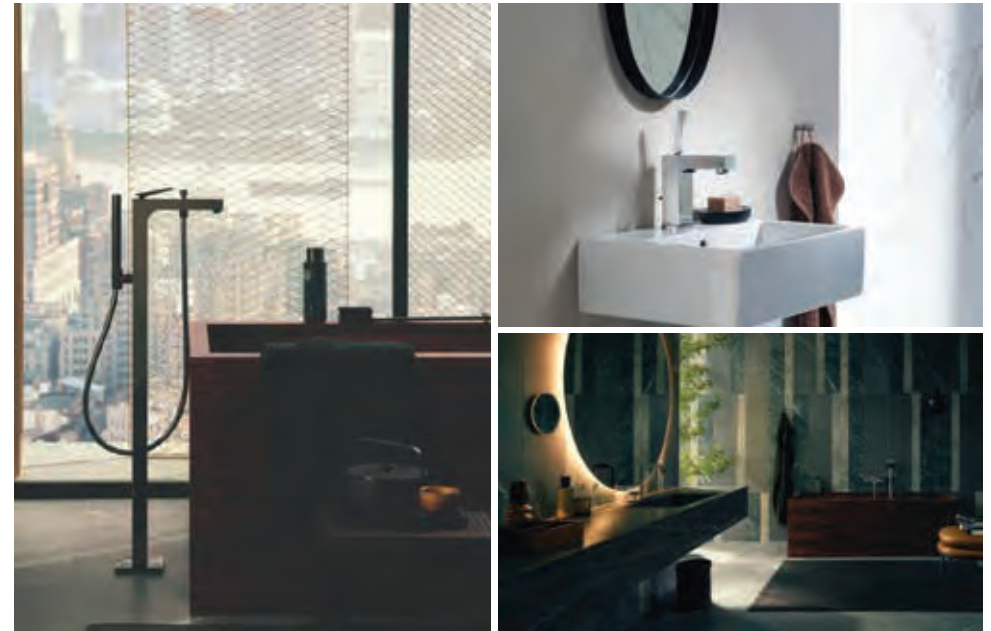

AXOR Citterio E

DESIGN_ANTONIO CITTERIO & TOAN NGUYEN

AXOR Citterio

DESIGN_ANTONIO CITTERIO