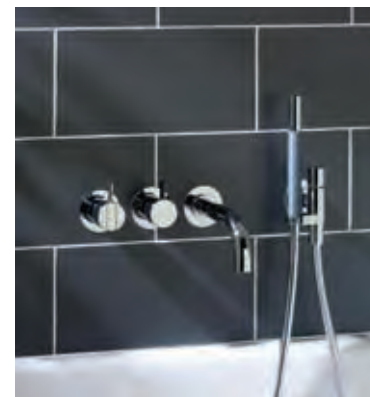

2411C-071 One-handle built-in mixer