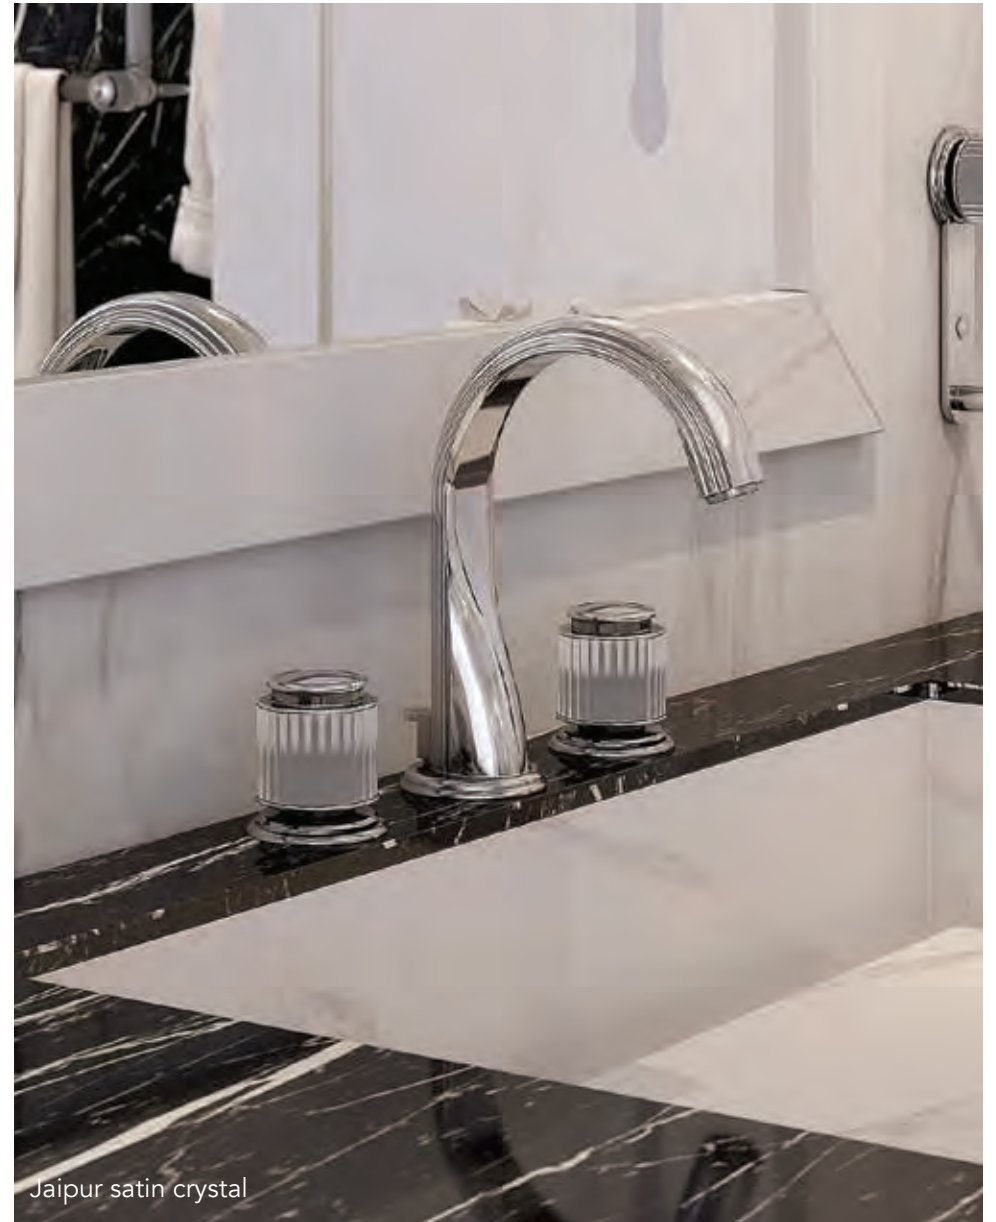

Panthere clear crystal
DESIGN_DAHLIA