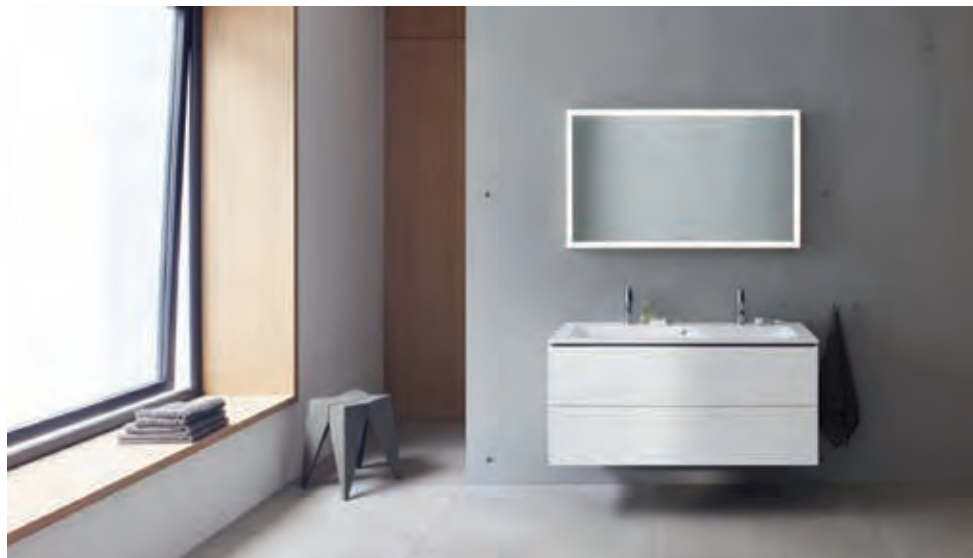

d-neo
DESIGN_BERTRAND LEJOLY

darling new
DESIGN_SIEGER DESIGN

cape cod
DESIGN PHILIPPE STARCK

L-cube
DESIGN_CHRISTIAN WERNER

me by starck
DESIGN PHILIPPE STARCK

 **GEBERIT**

The globally operating Geberit Group is a European leader in the field of sanitary products. Geberit operates as an integrated group with a very strong local presence in most European countries, providing unique added value when it comes to sanitary technology and bathroom ceramics.