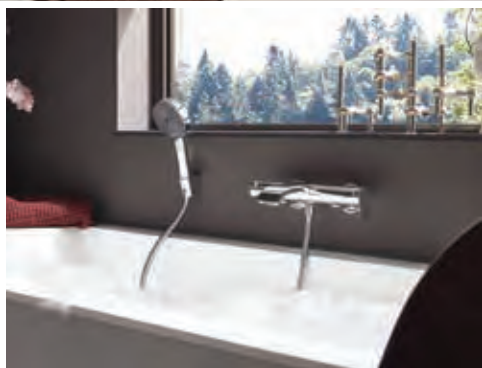

Vivenis

Finoris

Finoris

**ShowerSelect
Comfort E**
Valve for concealed
installation for 3
functions

**ShowerSelect
Comfort Q**
Thermostat for
concealed installation
for 2 functions

**ShowerSelect
Comfort E**
Thermostat for
concealed installation
for 1 function