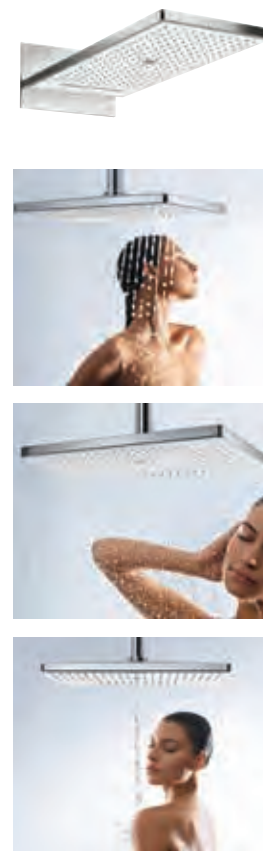

Rainmaker select