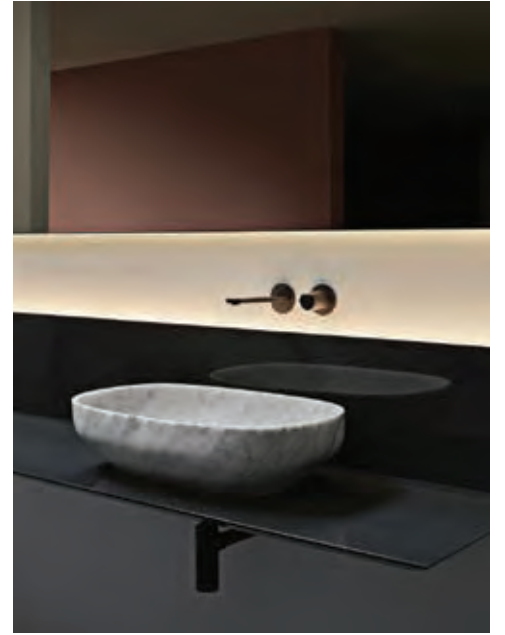

ago160 sinks
DESIGN_MARIO FERRARINI