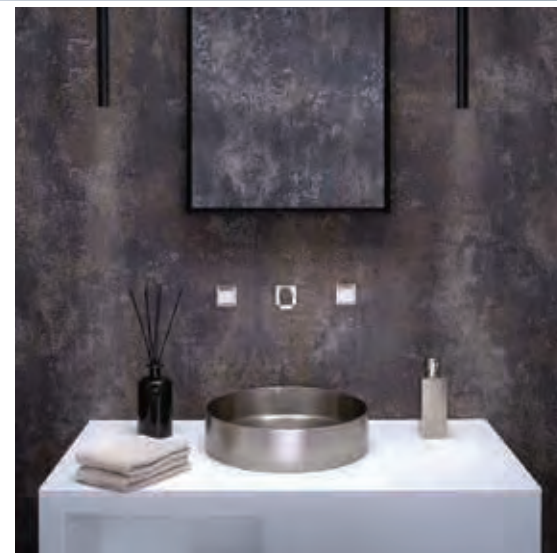

Estrela
DESIGN_CHAMPALMAUD