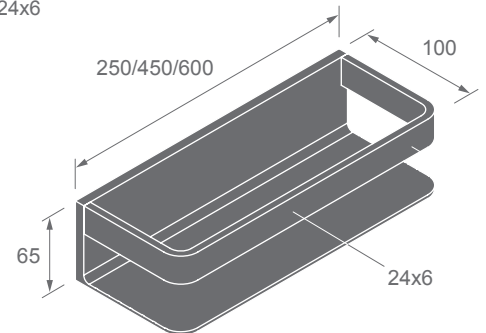

Dimensions
in millimeters

NEW

ZP32 SERIES

Finishes:

F21, F91~F102,
F91T~ F108T, C02,
C04, C05

ZP32-20

Towel bar

C02