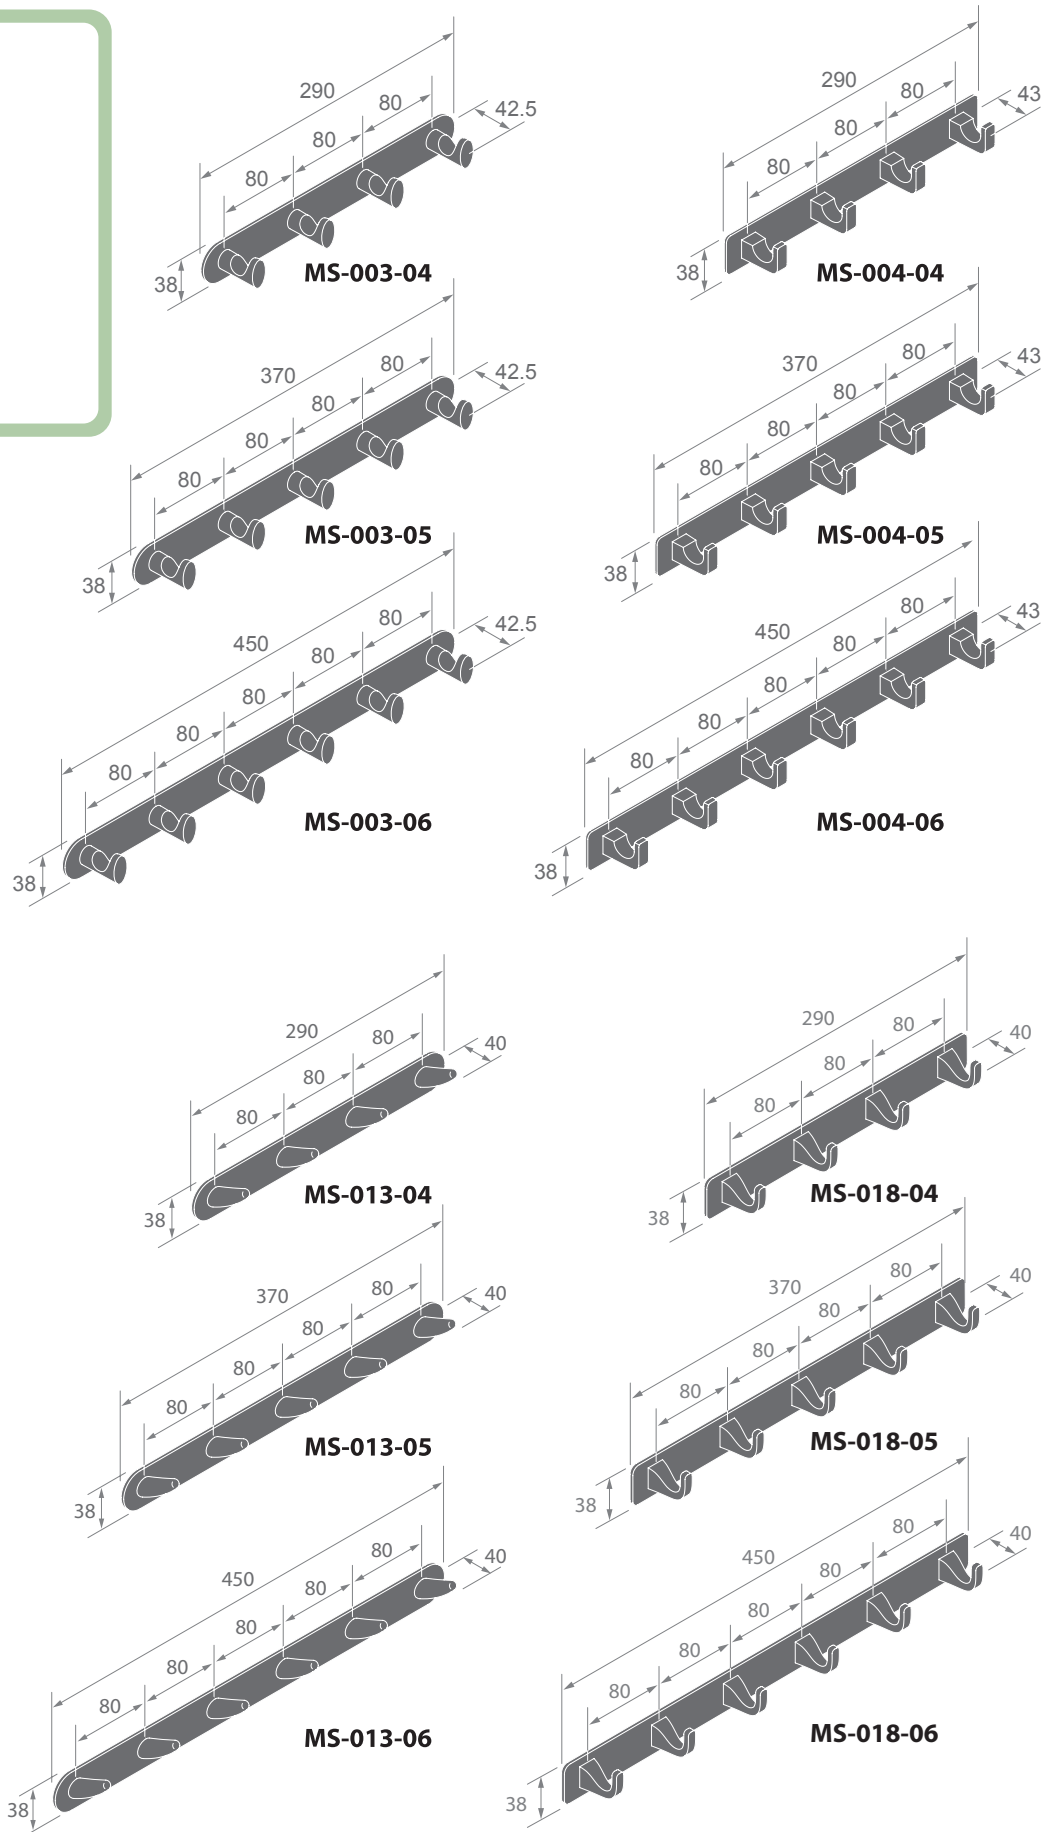

MS SERIES

Towel Hooks

Dimensions
in millimeters