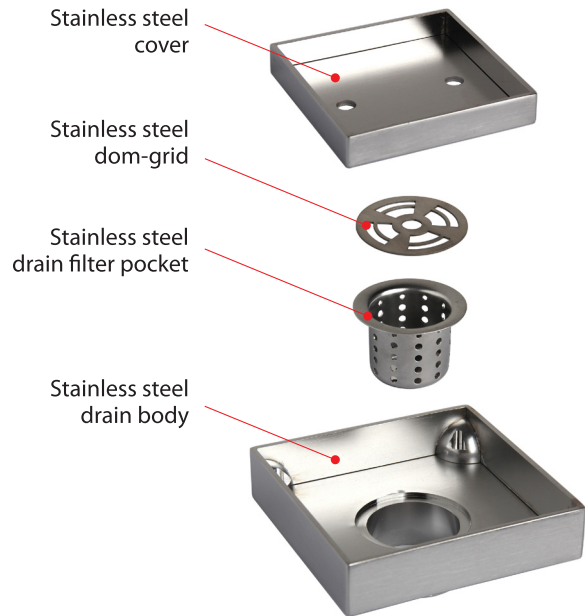

MS-022

NEW

Floor Drain

Finishes:
F24, F91~F102,
F91T~F108T

MS-022

F91T