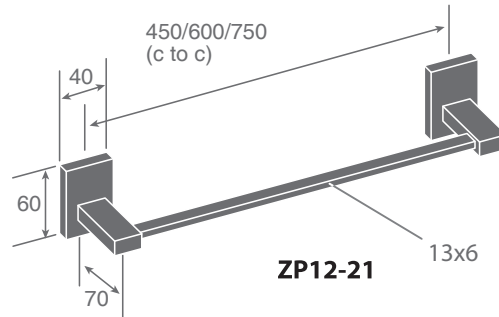

Single robe hook
(PVD Finish by request)

F302

F21

ZP12 SERIES

Dimensions
in millimeters

ZP11 SERIES

Finishes:

F21, F91~F102,
F91T~ F108T