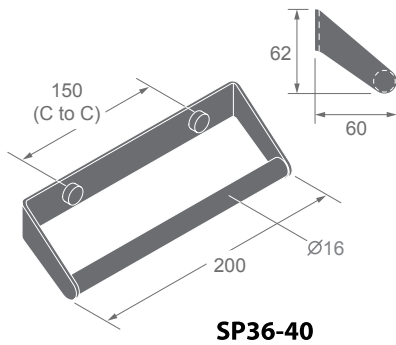

Single robe hook

F97

**SP36
SERIES**

Dimensions
in millimeters

SP36-24

SP36-30

SP36-31

SP36-40