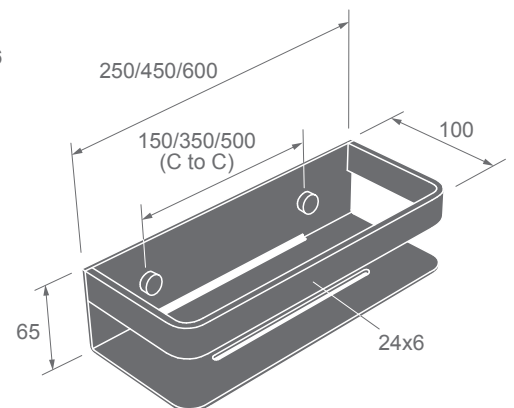

Dimensions
in millimeters

NEW

ZP32 SERIES

Finishes:

F21, F91~F102,
F91T~ F108T, C02,
C04, C05

ZP32-20

Towel bar

C02