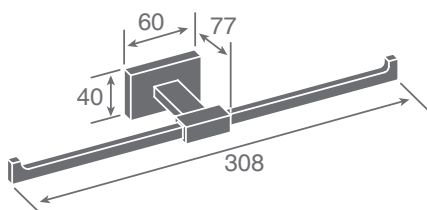

ZP11-81

Double robe hook

F21

ZP11 SERIES

Dimensions
in millimeters

ZP06 SERIES

Finishes:

F21, F91~F102,
F91T~ F108T