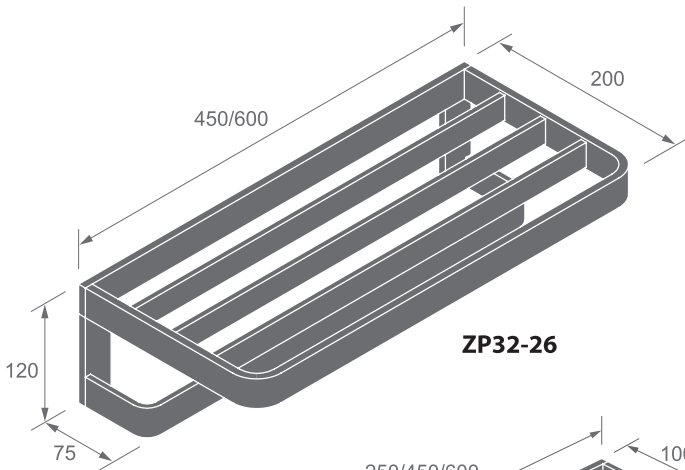

ZP32 SERIES

Dimensions
in millimeters