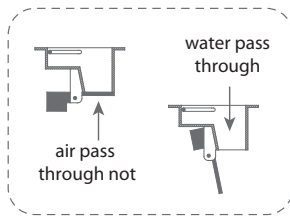

Solid brass drain core

Stainless steel drain body

F97

MS SERIES

Dimensions
in millimeters

MS-020

MS-021

MS-022