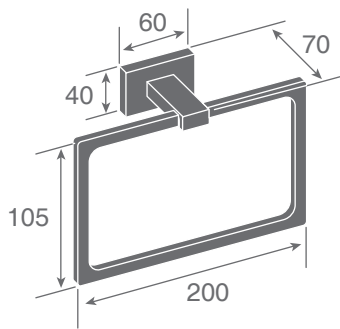

ZP11-81

Double robe hook

F21

ZP11 SERIES

Dimensions
in millimeters

ZP06 SERIES

Finishes:

F21, F91~F102,
F91T~ F108T