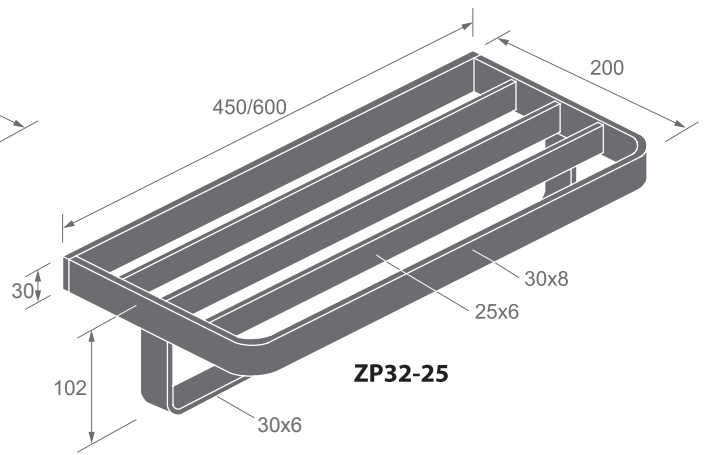

ZP32 SERIES

Dimensions
in millimeters

ZP32-25