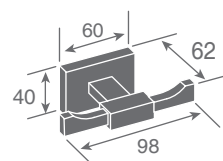

ZP11-81

Double robe hook

F21

ZP11 SERIES

Dimensions
in millimeters

ZP06 SERIES

Finishes:

F21, F91~F102,
F91T~ F108T