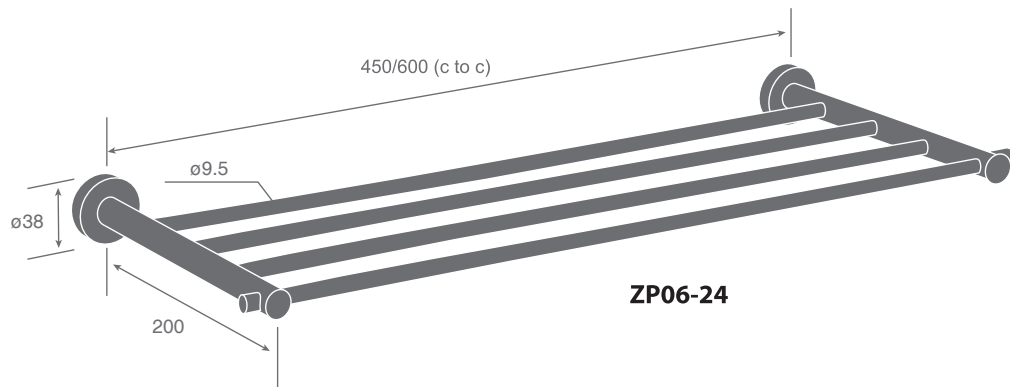

ZP06 SERIES

Dimensions
in millimeters

ZP06-24