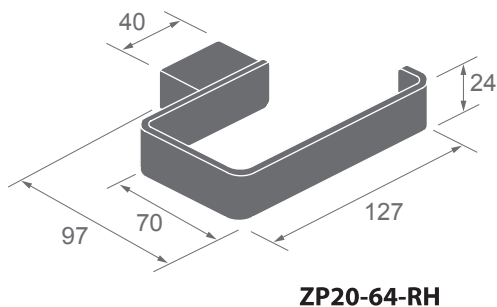

Double robe hook
(PVD Finish by request)

F302

F21

ZP20 SERIES

Dimensions
in millimeters

ZP16 SERIES

Finishes:

F21, F91~F102,
F91T~ F108T