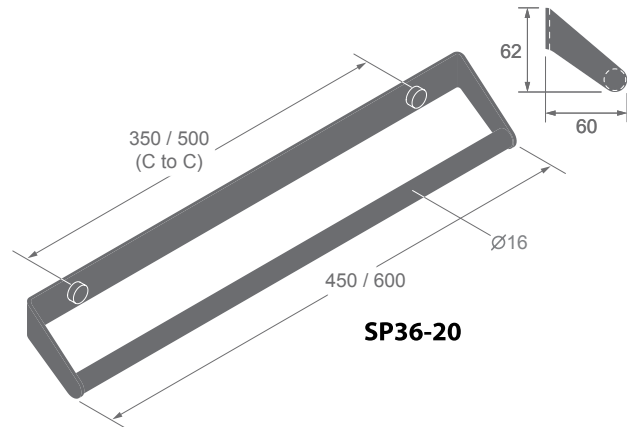

Single robe hook

F97

**SP36
SERIES**

Dimensions
in millimeters

SP36-24

SP36-30

SP36-31

SP36-40