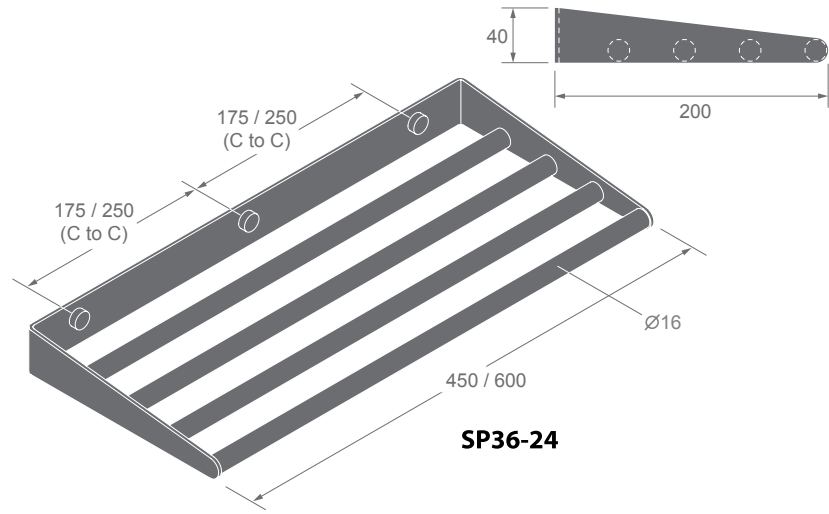

Single robe hook

F97

**SP36
SERIES**

Dimensions
in millimeters

SP36-24

SP36-30

SP36-31

SP36-40