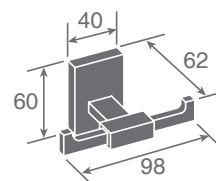

Single robe hook
(PVD Finish by request)

F302

F21

ZP12 SERIES

Dimensions
in millimeters

ZP11 SERIES

Finishes:

F21, F91~F102,
F91T~ F108T