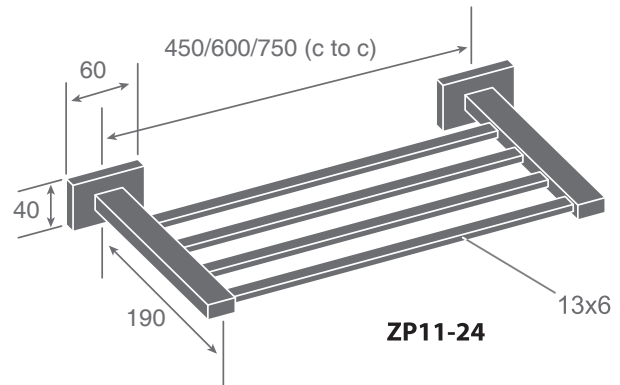

ZP11-81

Double robe hook

F21

ZP11 SERIES

Dimensions
in millimeters

ZP06 SERIES

Finishes:

F21, F91~F102,
F91T~ F108T