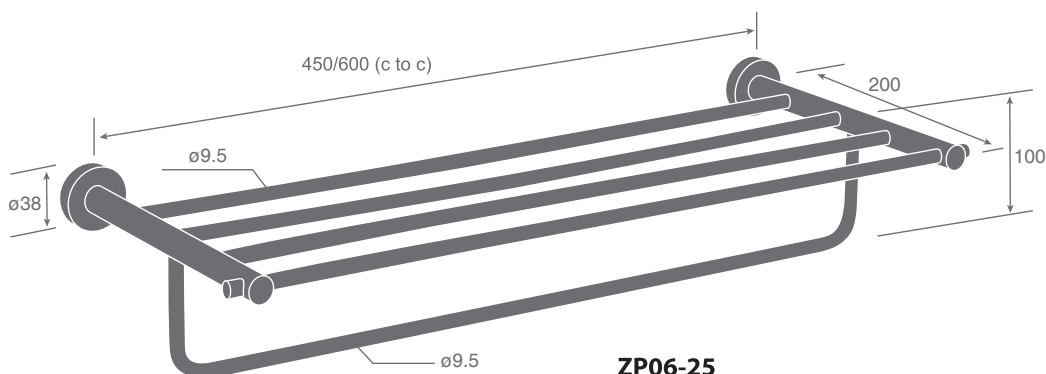

ZP06 SERIES

Dimensions
in millimeters

ZP06-25