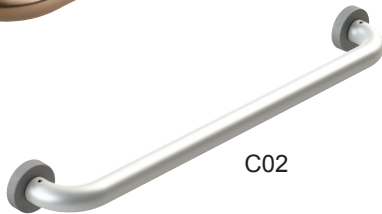

Heavy duty grab bar

Finishes :

F21, F91~F102, F91T~F108T, C02, C04, C05

PVD (by request)

F302

C02

F21

MS-014-LH