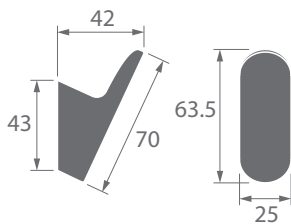

F94T

F100

MS-024

NEW

Single Robe Hook

Finishes:
F21, F91~F102,
F91T~F108T,

MS-024

MS-024