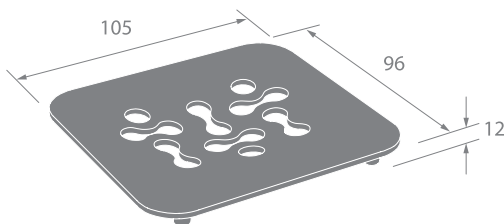

F100

Sample Combinations

Add-on Hook is compatible with the following products:
ZP32 Series, ZP33 Series, ZP35 Series

MS SERIES

Dimensions in millimeters

MS-015

MS-016

MS-017