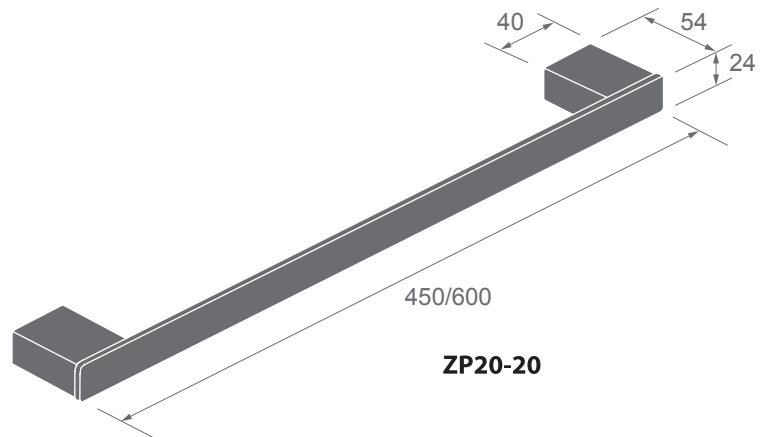

Double robe hook
(PVD Finish by request)

F302

F21

ZP20 SERIES

Dimensions
in millimeters

ZP16 SERIES

Finishes:

F21, F91~F102,
F91T~ F108T