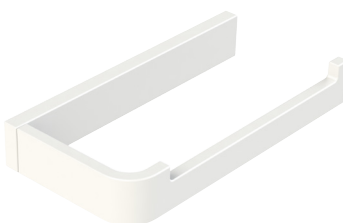

ZP33-64-RH

Toilet paper holder

F93