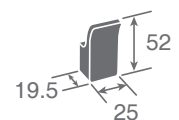

Single robe hook
(PVD Finish by request)

F302

F21

ZP12 SERIES

Dimensions
in millimeters

ZP11 SERIES

Finishes:

F21, F91~F102,
F91T~ F108T