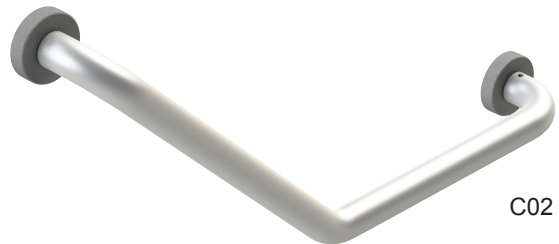

MS-014-LH

Heavy duty grab bar

Finishes :

F21, F91~F102, F91T~F108T, C02,

PVD (by request)

C02