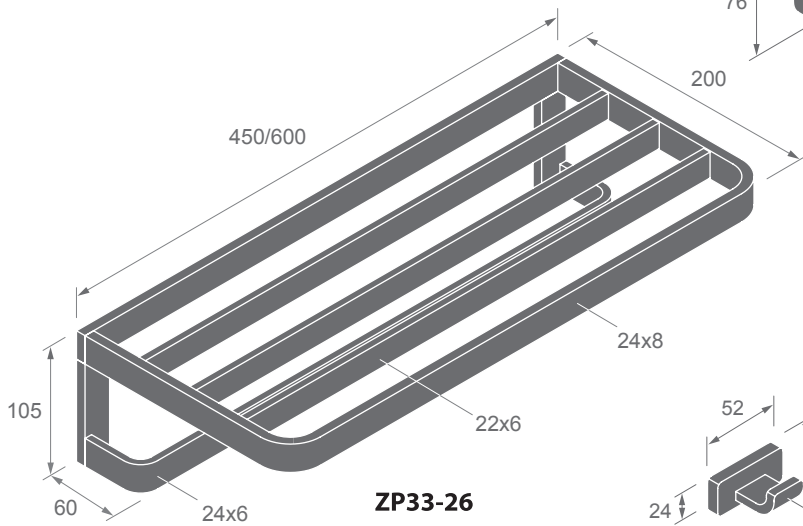

Dimensions
in millimeters

NEW

ZP32 SERIES

Finishes:

F21, F91~F102,
F91T~ F108T, C02,
C04, C05

ZP32-20

Towel bar

C02