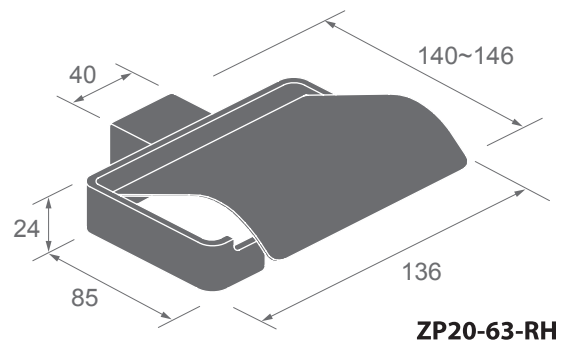

Double robe hook
(PVD Finish by request)

F302

F21

ZP20 SERIES

Dimensions
in millimeters

ZP16 SERIES

Finishes:

F21, F91~F102,
F91T~ F108T