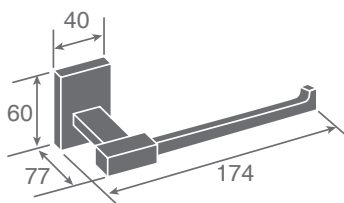

Single robe hook
(PVD Finish by request)

F302

F21

ZP12 SERIES

Dimensions
in millimeters

ZP11 SERIES

Finishes:

F21, F91~F102,
F91T~ F108T