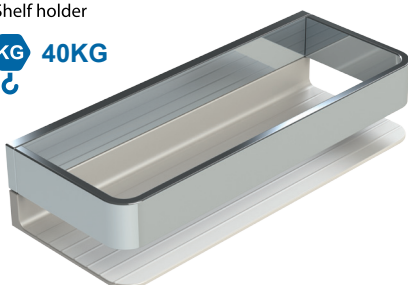

F21

ZP32-80

Single robe hock

C02

F21

ZP32-30

Shelf holder

F21