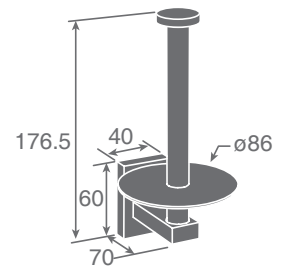

Single robe hook
(PVD Finish by request)

F302

F21

ZP12 SERIES

Dimensions
in millimeters

ZP11 SERIES

Finishes:

F21, F91~F102,
F91T~ F108T