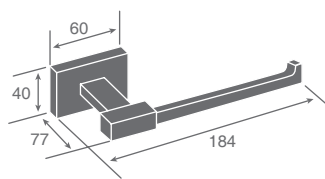

ZP11-81

Double robe hook

F21

ZP11 SERIES

Dimensions
in millimeters

ZP06 SERIES

Finishes:

F21, F91~F102,
F91T~ F108T