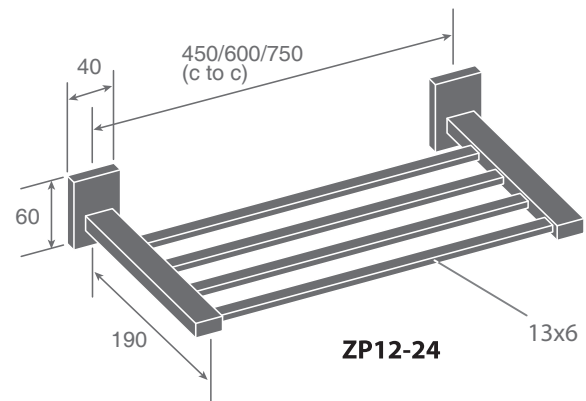

Single robe hook
(PVD Finish by request)

F302

F21

ZP12 SERIES

Dimensions
in millimeters

ZP11 SERIES

Finishes:

F21, F91~F102,
F91T~ F108T