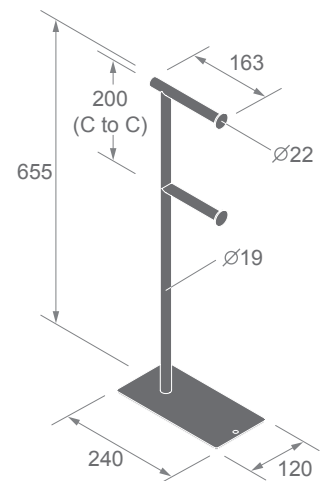

MS SERIES

Dimensions
in millimeters