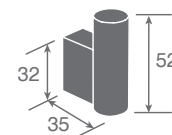

Dimensions
in millimeters

ZP12 SERIES

Finishes:

F21, F91~F102,
F91T~ F108T

ZP12-21

Towel bar

F21

ZP12-22