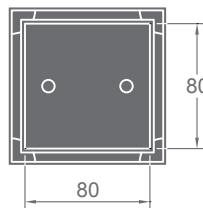

MS SERIES

Dimensions
in millimeters

MS-022