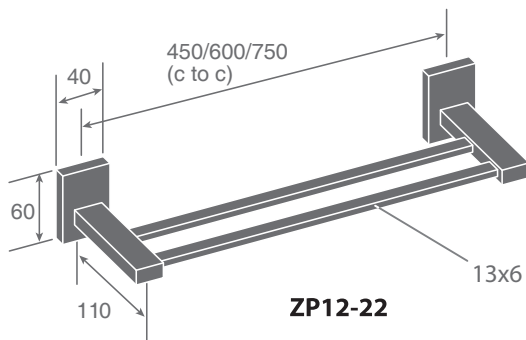

Single robe hook
(PVD Finish by request)

F302

F21

ZP12 SERIES

Dimensions
in millimeters

ZP11 SERIES

Finishes:

F21, F91~F102,
F91T~ F108T