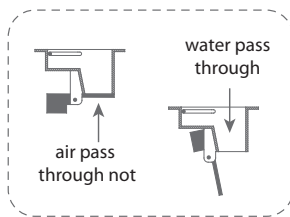

Finishes:

F24, F91~F102,
F91T~F108T

MS-020

Stainless steel cover

Stainless steel dom-grid

Solid brass drain core

Stainless steel drain body

F97