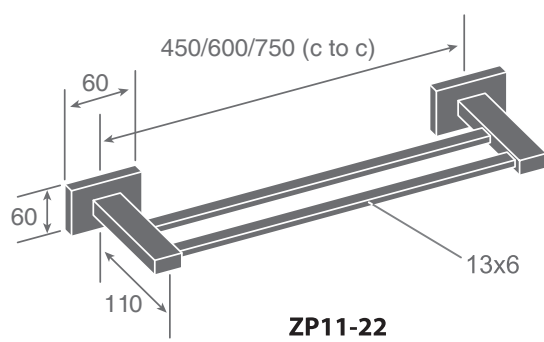

ZP11-81

Double robe hook

F21

ZP11 SERIES

Dimensions
in millimeters

ZP06 SERIES

Finishes:

F21, F91~F102,
F91T~ F108T