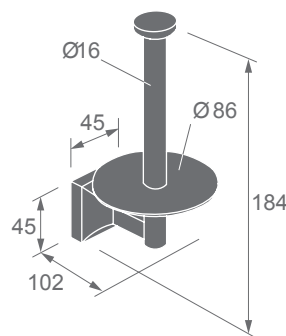

ZP23 SERIES

Dimensions
in millimeters

ZP23-67

ZP23-80

ZP23-83