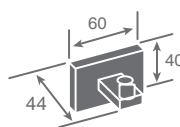

ZP11-81

Double robe hook

F21

ZP11 SERIES

Dimensions
in millimeters

ZP06 SERIES

Finishes:

F21, F91~F102,
F91T~ F108T