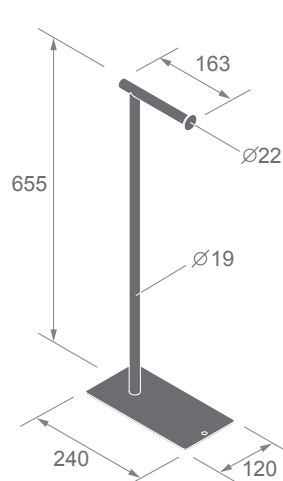

MS SERIES

Dimensions
in millimeters