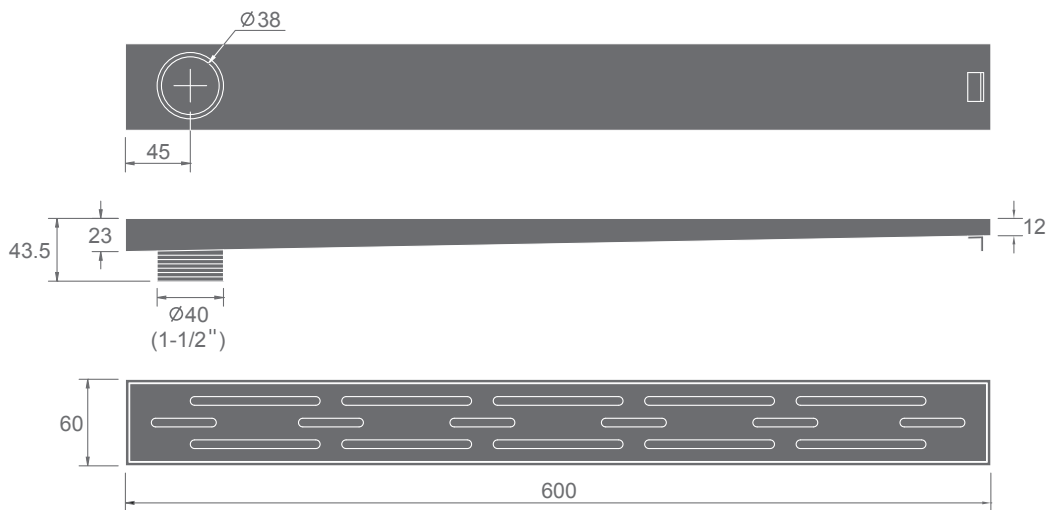

Solid brass drain core

Stainless steel drain body

F97

MS SERIES

Dimensions
in millimeters

MS-020

MS-021

MS-022