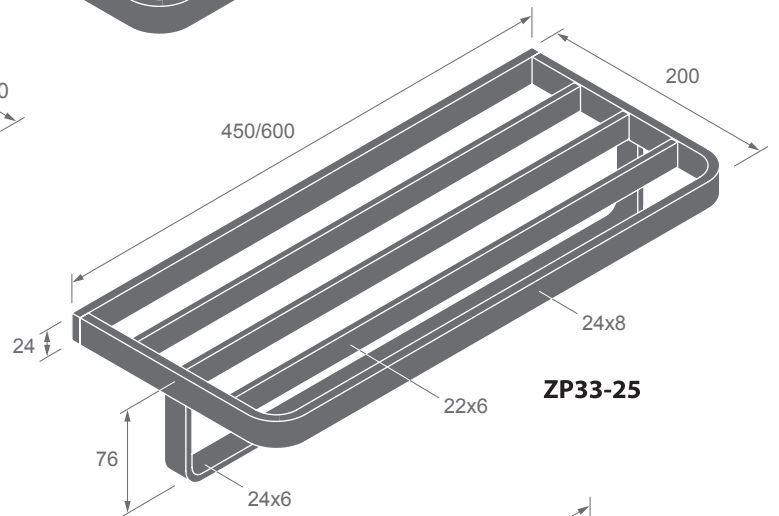

Dimensions
in millimeters

NEW

ZP32 SERIES

Finishes:

F21, F91~F102,
F91T~ F108T, C02,
C04, C05

ZP32-20

Towel bar

C02