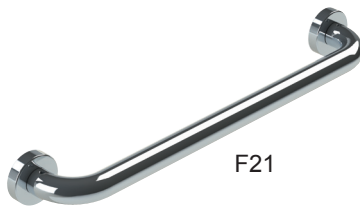

Heavy duty grab bar

Finishes :

F21, F91~F102, F91T~F108T, C02, C04, C05

PVD (by request)

F302

C02

F21

MS-014-LH