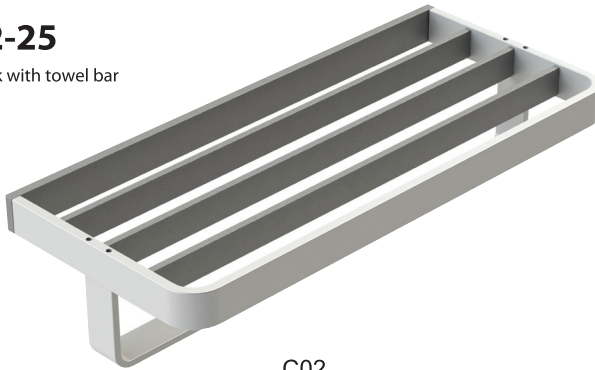

F21

ZP32-24

Towel rack

C02

F21

ZP32-25

Towel rack with towel bar

C02