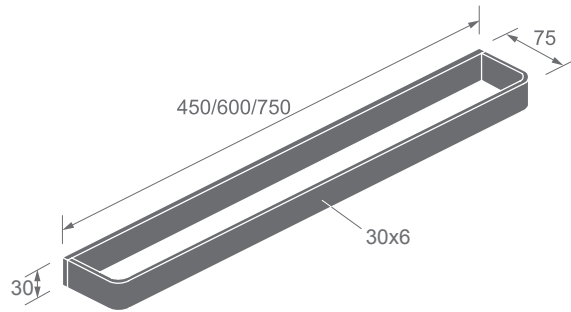

ZP32-63-RH

Toilet paper holder

F21

ZP32-83

Single robe hook

F21

ZP32 SERIES

Dimensions
in millimeters