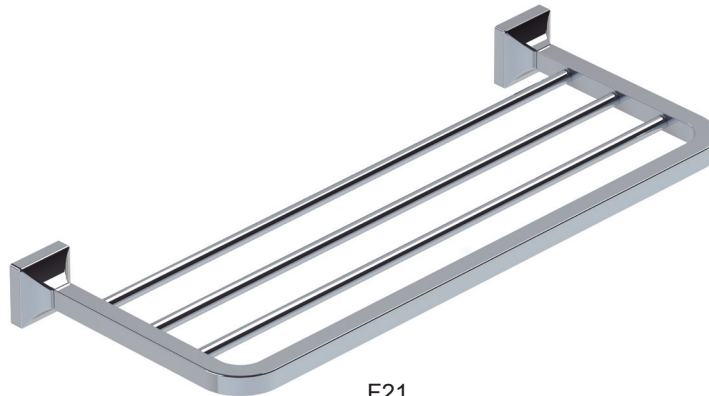

ZP23-24

Towel rack

F21