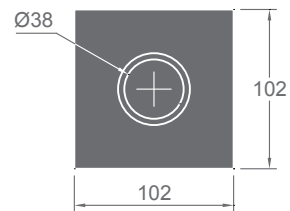

NEW

Floor Drain

Finishes:
F24, F91~F102,
F91T~F108T

MS-022

F91T

F24

MS SERIES

Dimensions
in millimeters