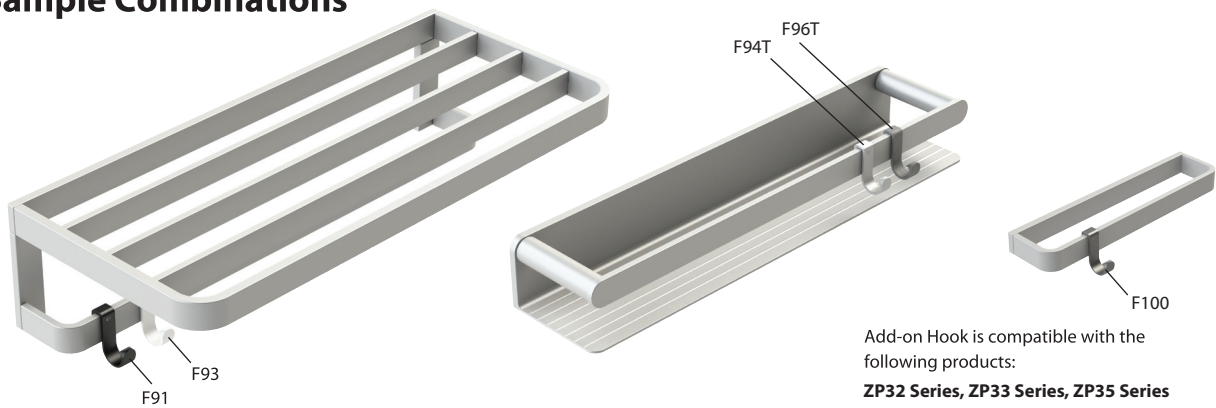

Sample Combinations

Soap dish can be
used independently

Soap dish is also compatible with
the following products:
ZP32-30, ZP32-31, ZP33-31, ZP35-31

MS-017

Add-on Hook

Finishes:

F91~F102, F91T~F108T

MS-017

F100

Sample Combinations

Add-on Hook is compatible with the following products:
ZP32 Series, ZP33 Series, ZP35 Series

MS SERIES

Dimensions in millimeters

MS-015

MS-016

MS-017