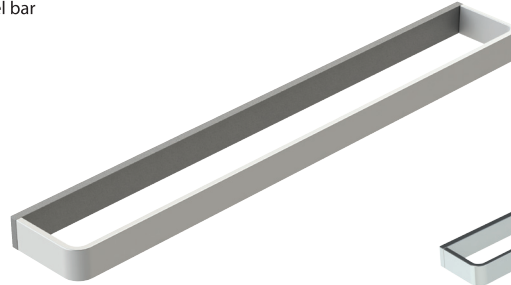

Dimensions
in millimeters

NEW

ZP32 SERIES

Finishes:

F21, F91~F102,
F91T~ F108T, C02,
C04, C05

ZP32-20

Towel bar

C02