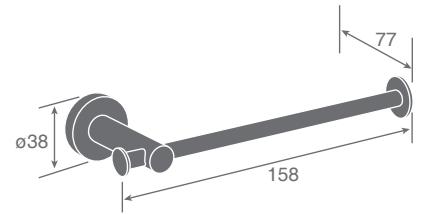

ZP06-66-RH