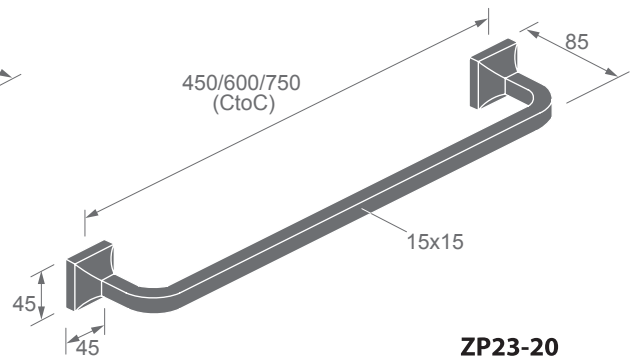

ZP23-25

ZP23-20