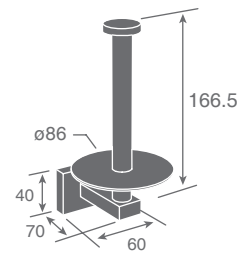

ZP11-81

Double robe hook

F21

ZP11 SERIES

Dimensions
in millimeters

ZP06 SERIES

Finishes:

F21, F91~F102,
F91T~ F108T