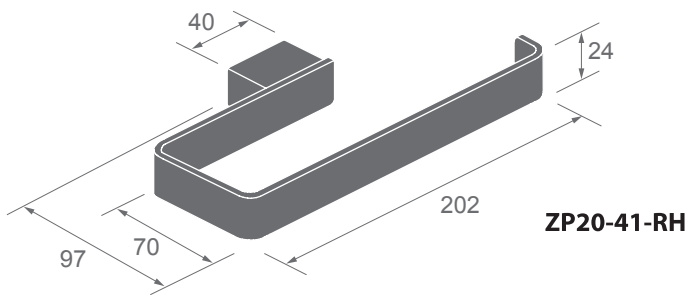

Double robe hook
(PVD Finish by request)

F302

F21

ZP20 SERIES

Dimensions
in millimeters

ZP16 SERIES

Finishes:

F21, F91~F102,
F91T~ F108T