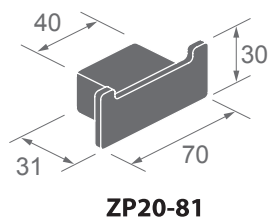

Double robe hook
(PVD Finish by request)

F302

F21

ZP20 SERIES

Dimensions
in millimeters

ZP16 SERIES

Finishes:

F21, F91~F102,
F91T~ F108T