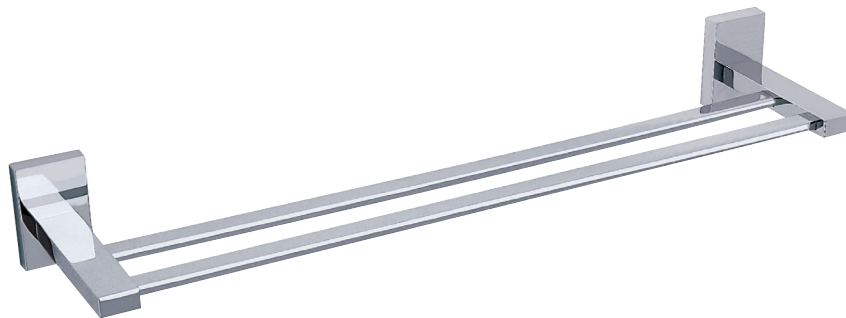

ZP12-22

Double towel bar