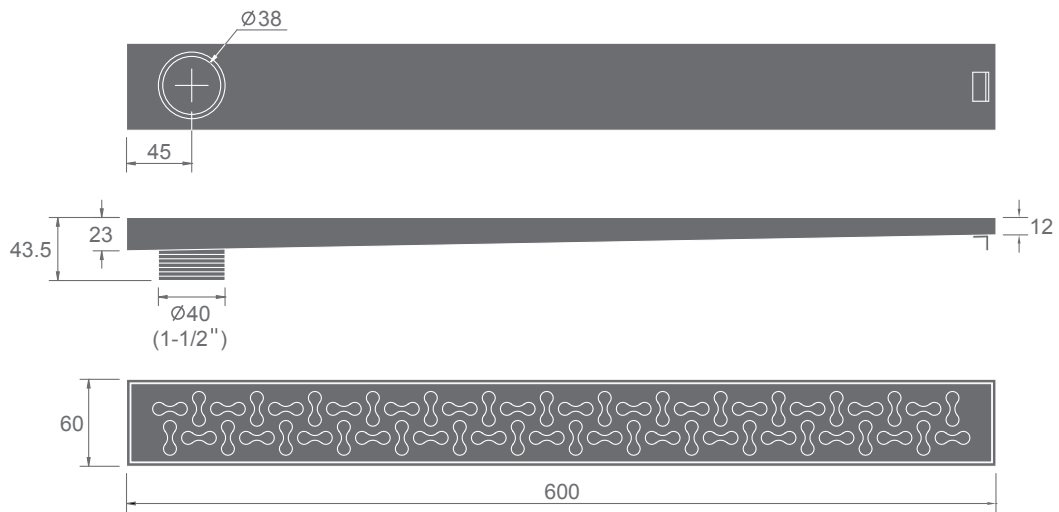

Solid brass drain core

Stainless steel drain body

F97

MS SERIES

Dimensions
in millimeters

MS-020

MS-021

MS-022