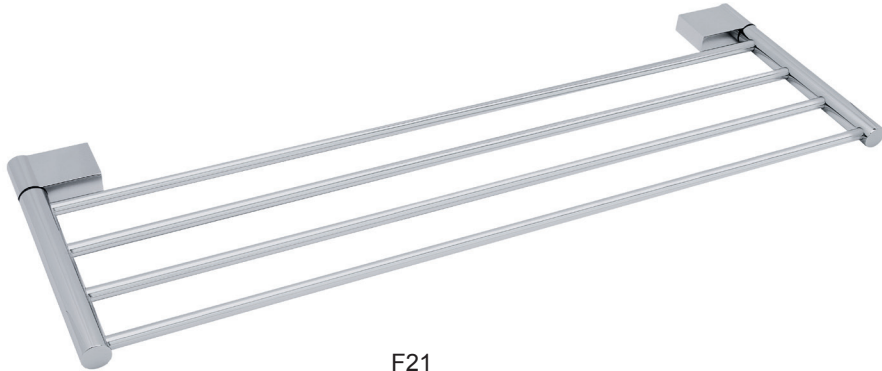

ZP15-24

Towel rack