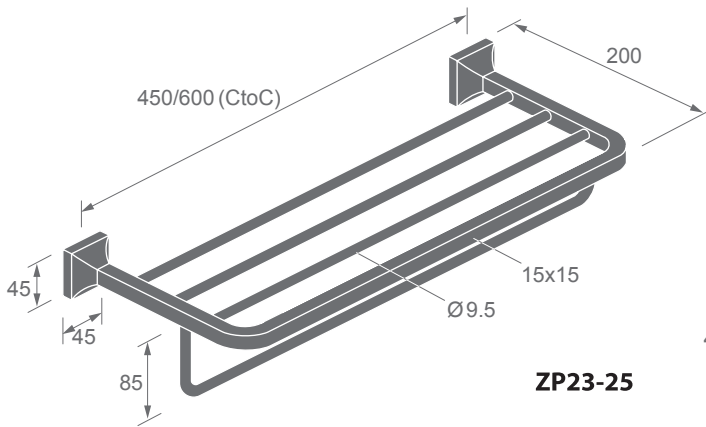

ZP23 SERIES

Dimensions
in millimeters

ZP23-25

ZP23-80

ZP23-83