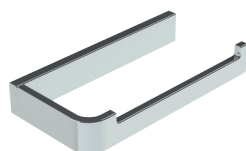

ZP33-31

Shelf holder

ZP33-31S **NEW**

Shelf holder
(Stainless steel)

ZP33-40

Towel ring

F21

ZP33-64-RH

Toilet paper holder

F21

ZP33-80

Single robe hook

F21