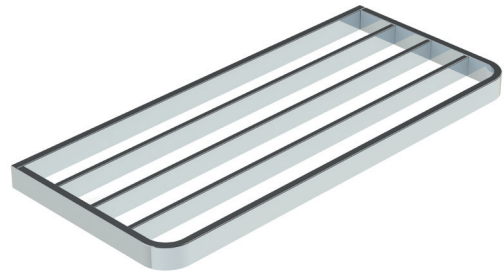

ZP33 SERIES

Finishes:

F21, F91~F102,
F91T~ F108T,
PVD (by request)

ZP33-20

Towel bar

ZP33-24

Towel rack

F21

ZP33-25

Towel rack with towel bar

ZP33-26

Towel rack with towel bar