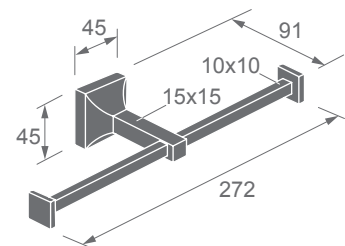

ZP23-69a

ZP23-80

ZP23-83