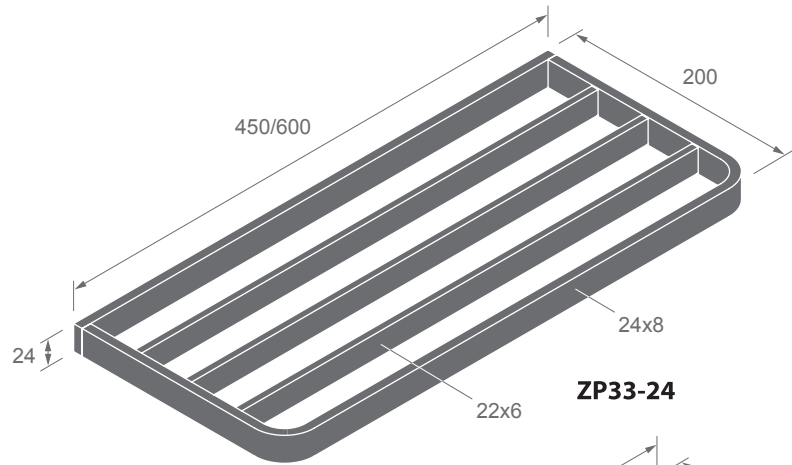

Dimensions
in millimeters

NEW

ZP32 SERIES

Finishes:

F21, F91~F102,
F91T~ F108T, C02,
C04, C05

ZP32-20

Towel bar

C02