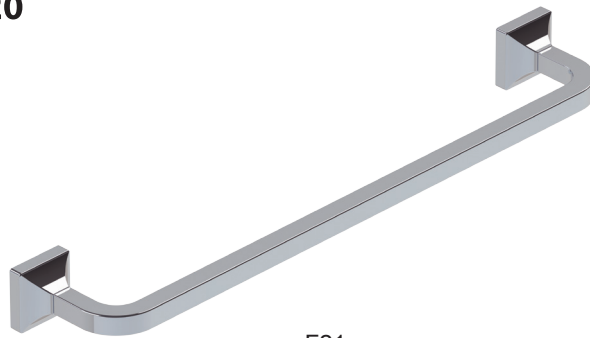

ZP32-64-RH

ZP32-80

ZP32-83

ZP23 SERIES

Finishes:

F21, F91~F102,
F91T~ F108T

ZP23-20

Towel bar