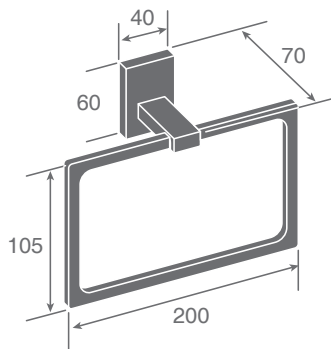

Single robe hook
(PVD Finish by request)

F302

F21

ZP12 SERIES

Dimensions
in millimeters

ZP11 SERIES

Finishes:

F21, F91~F102,
F91T~ F108T