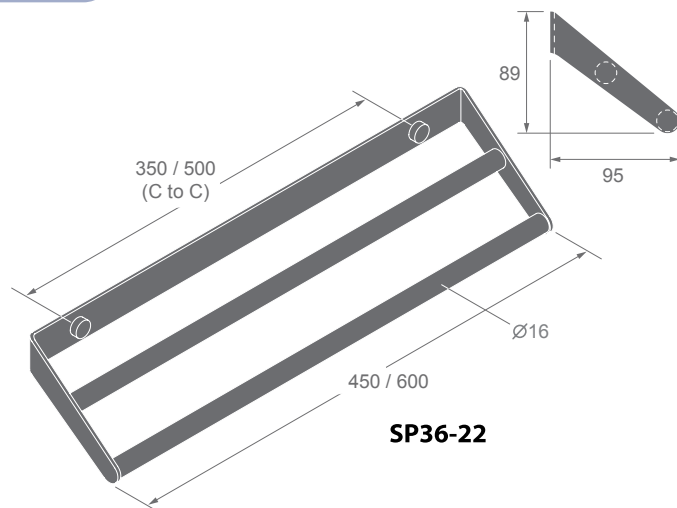

Single robe hook

F97

**SP36
SERIES**

Dimensions
in millimeters

SP36-24

SP36-30

SP36-31

SP36-40