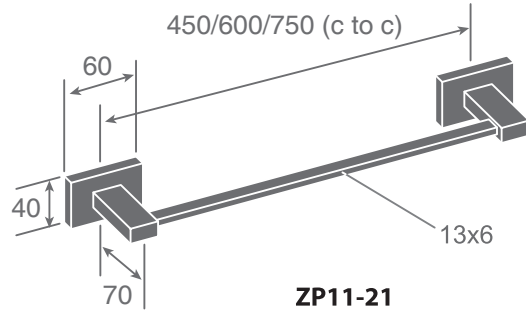

ZP11-81

Double robe hook

F21

ZP11 SERIES

Dimensions
in millimeters

ZP06 SERIES

Finishes:

F21, F91~F102,
F91T~ F108T