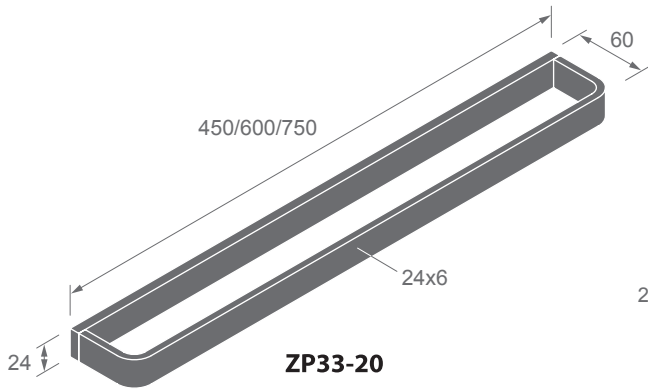

Dimensions
in millimeters

NEW

ZP32 SERIES

Finishes:

F21, F91~F102,
F91T~ F108T, C02,
C04, C05

ZP32-20

Towel bar

C02