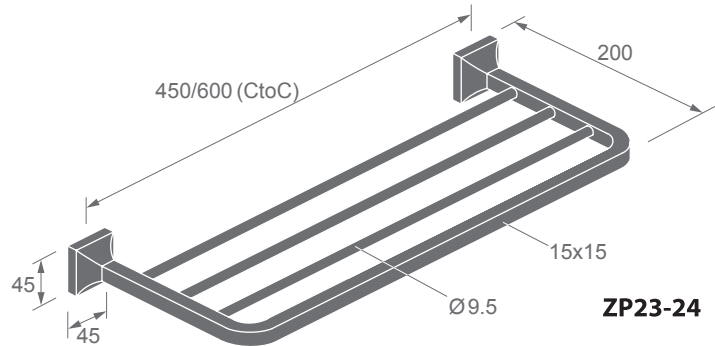

ZP23-80

Single robe hook

F21

ZP23-83

Single robe hook

F21

ZP23 SERIES

Dimensions
in millimeters