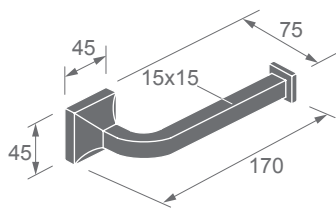

ZP23-64-LH