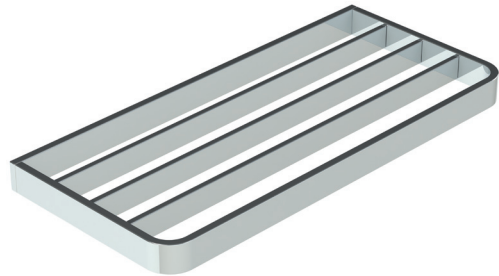

ZP32 SERIES

Finishes:

F21, F91~F102,
F91T~ F108T, C02,
C04, C05

ZP32-20

Towel bar

ZP32-24

Towel rack

F21

ZP32-25

Towel rack with towel bar

ZP32-26

Towel rack with towel bar