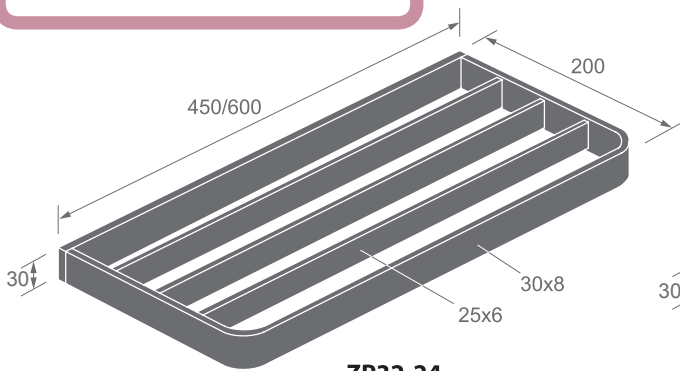

ZP32 SERIES

Dimensions
in millimeters

ZP32-24