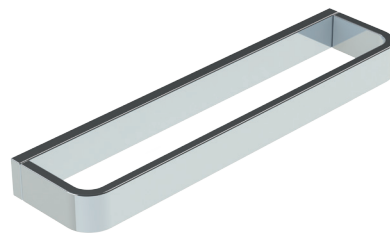

ZP33-31S **NEW**

Shelf holder
(Stainless steel)

F302

ZP33-40

Towel ring

F93

F21

ZP33-64-RH