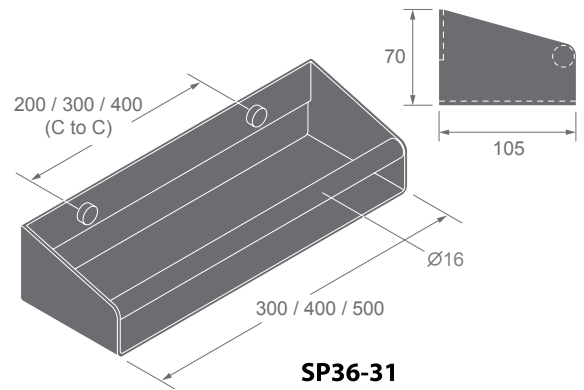

Single robe hook

F97

**SP36
SERIES**

Dimensions
in millimeters

SP36-24

SP36-30

SP36-31

SP36-40