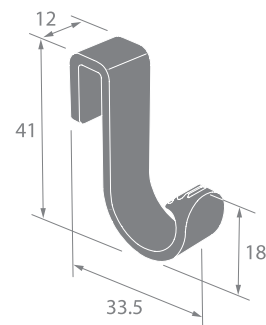

F100

Sample Combinations

Add-on Hook is compatible with the following products:
ZP32 Series, ZP33 Series, ZP35 Series

MS SERIES

Dimensions in millimeters

MS-015

MS-016

MS-017