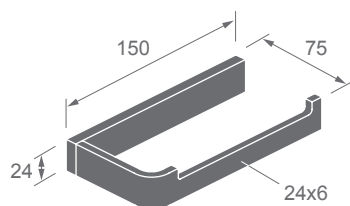

Dimensions
in millimeters

NEW

ZP32 SERIES

Finishes:

F21, F91~F102,
F91T~ F108T, C02,
C04, C05

ZP32-20

Towel bar

C02