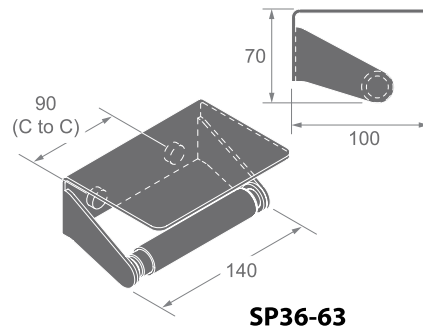

Single robe hook

F97

**SP36
SERIES**

Dimensions
in millimeters

SP36-24

SP36-30

SP36-31

SP36-40