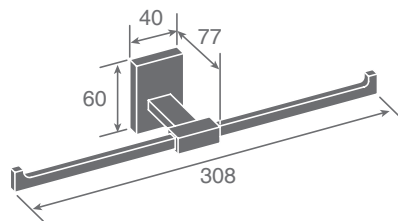

Single robe hook
(PVD Finish by request)

F302

F21

ZP12 SERIES

Dimensions
in millimeters

ZP11 SERIES

Finishes:

F21, F91~F102,
F91T~ F108T