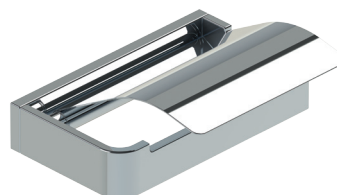

ZP32-63-RH

Toilet paper holder

F21

ZP32-83

Single robe hook

F21