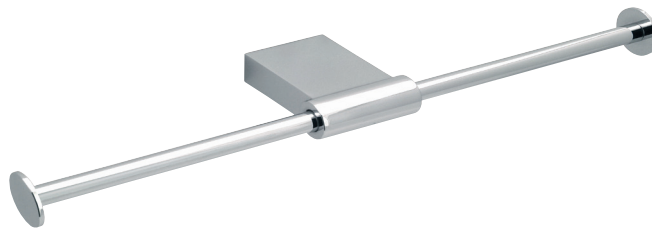

 Toilet paper holder with swivel rod

ZP15-64-LH

Toilet paper holder

F21

ZP15-64P-LH

 Toilet paper holder with swivel rod

ZP15-69

Double toilet paper holder