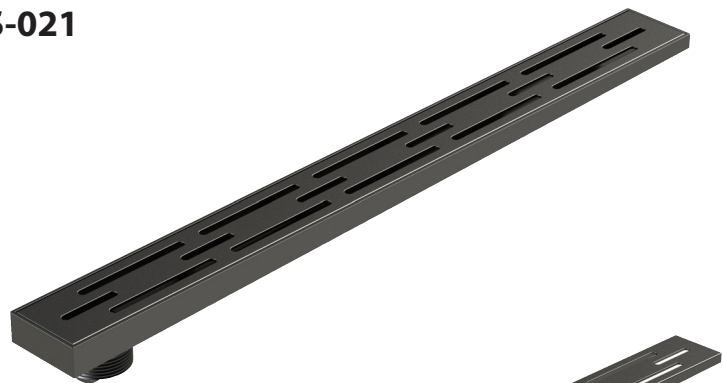

MS-021

Stainless steel cover

Stainless steel dom-grid

Solid brass drain core

Stainless steel drain body

F97