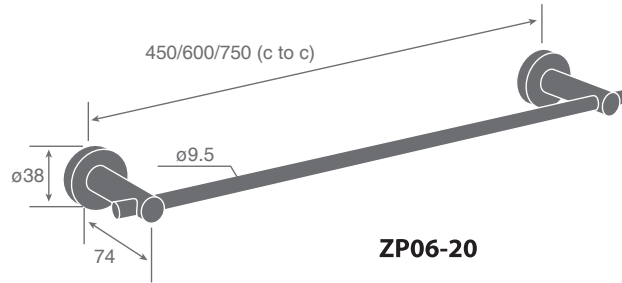

ZP06-81

Double robe hook

F21

ZP06-83

Sanitary bag hook

F21

ZP06 SERIES

Dimensions
in millimeters