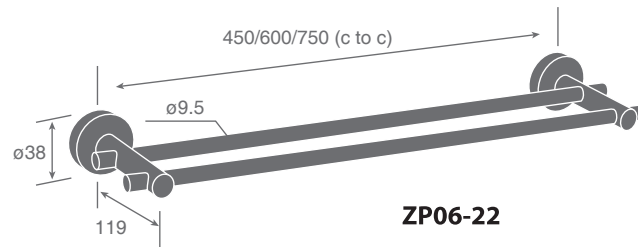

ZP06 SERIES

Dimensions
in millimeters

ZP06-22