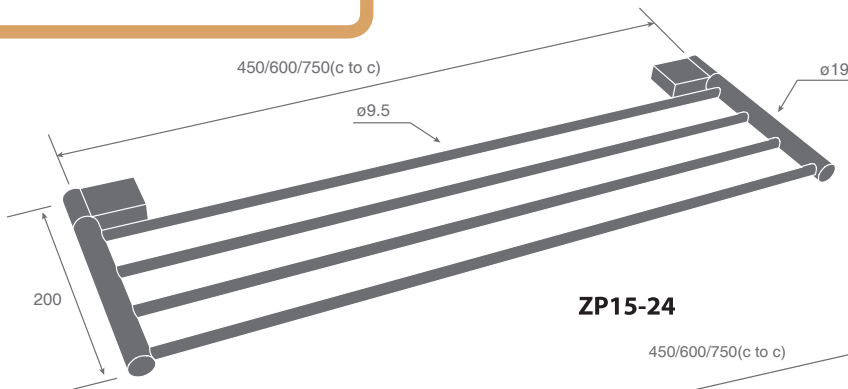

Dimensions
in millimeters

ZP12 SERIES

Finishes:

F21, F91~F102,
F91T~ F108T

ZP12-21

Towel bar

F21

ZP12-22