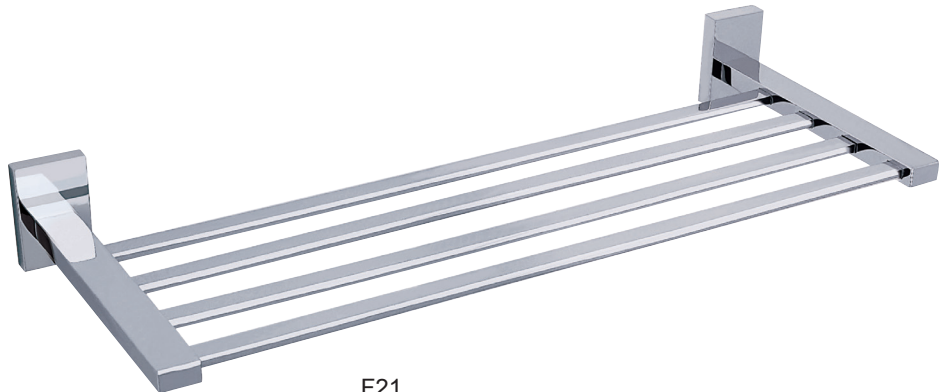

ZP12-24

Towel rack