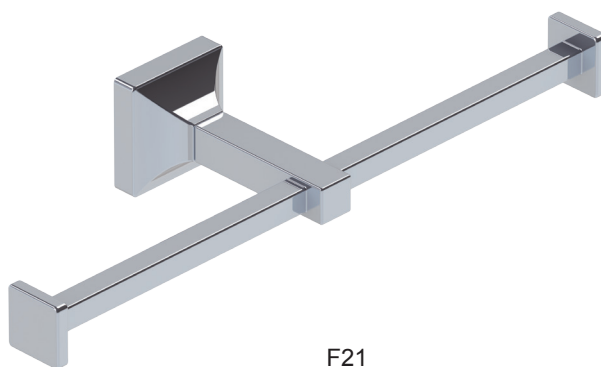

ZP23-69a

Double toilet paper holder

F21

ZP23-80

Single robe hook

F21

ZP23-83

Single robe hook

F21