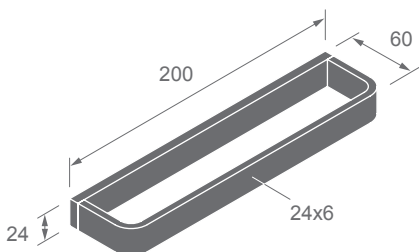

Dimensions
in millimeters

NEW

ZP32 SERIES

Finishes:

F21, F91~F102,
F91T~ F108T, C02,
C04, C05

ZP32-20

Towel bar

C02