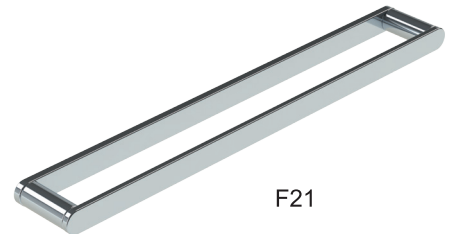

F100T

F21

ZP35-20

Towel bar

F100T

F21

ZP35-24

Towel rack