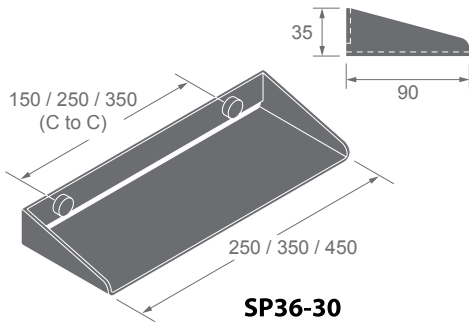

Single robe hook

F97

**SP36
SERIES**

Dimensions
in millimeters

SP36-24

SP36-30

SP36-31

SP36-40