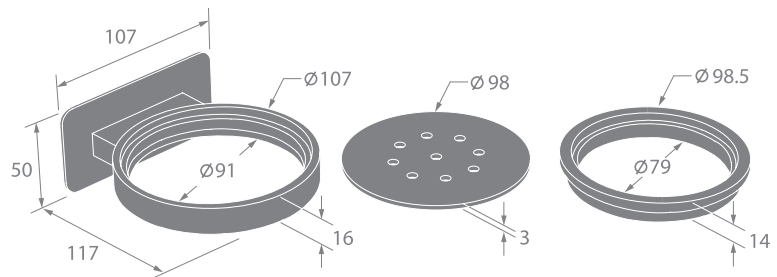

F100

Sample Combinations

Add-on Hook is compatible with the following products:
ZP32 Series, ZP33 Series, ZP35 Series

MS SERIES

Dimensions in millimeters

MS-015

MS-016

MS-017