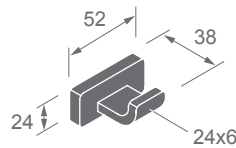

Dimensions
in millimeters

NEW

ZP32 SERIES

Finishes:

F21, F91~F102,
F91T~ F108T, C02,
C04, C05

ZP32-20

Towel bar

C02